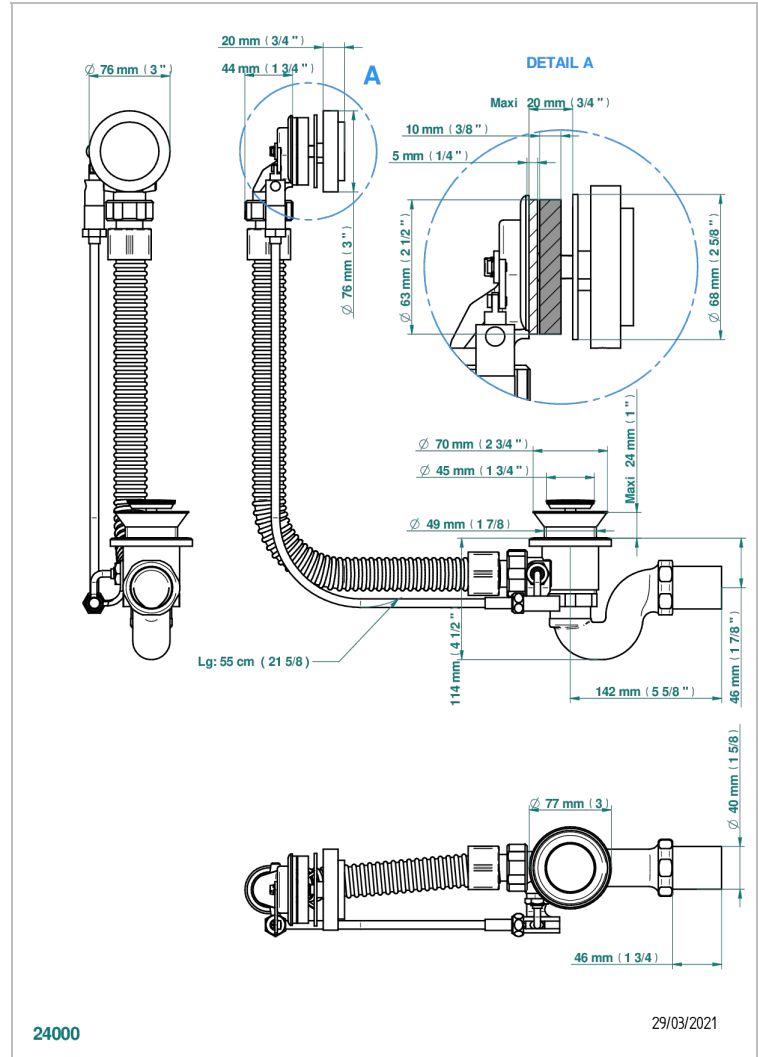

# BEAUBOURG WITH LEVER

G7B-300

Complete bath pop-up waste -cable lg 55 cm

THG<sup>®</sup>  
PARIS

## CHARACTERISTIC

- Beaubourg with lever
- Complete bath pop-up waste -cable lg 55 cm

Nickel color PVD - H55  
Polished chrome (color finish) - A02  
Umber PVD - H66