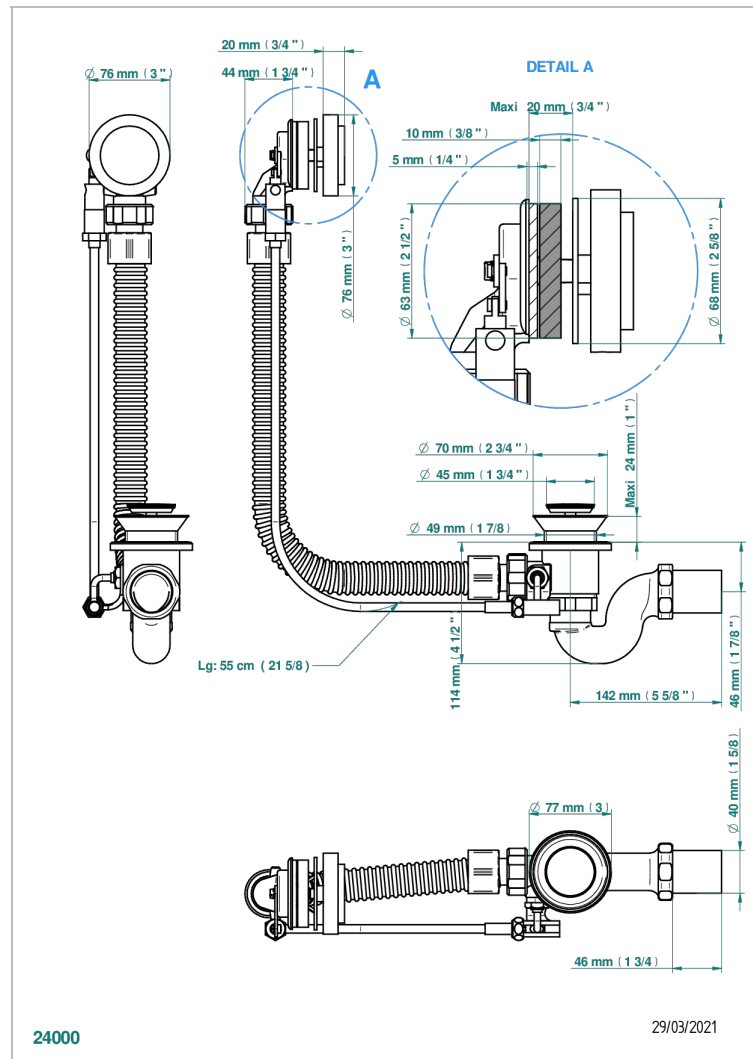

# METAMORPHOSE WHITE CERAMIC

G6E-300

Complete bath pop-up waste -cable lg 55 cm

## CHARACTERISTIC

- Métamorphose White Ceramic
- Complete bath pop-up waste -cable lg 55 cm

Nickel color PVD - H55  
Polished chrome (color finish) - A02  
Umber PVD - H66