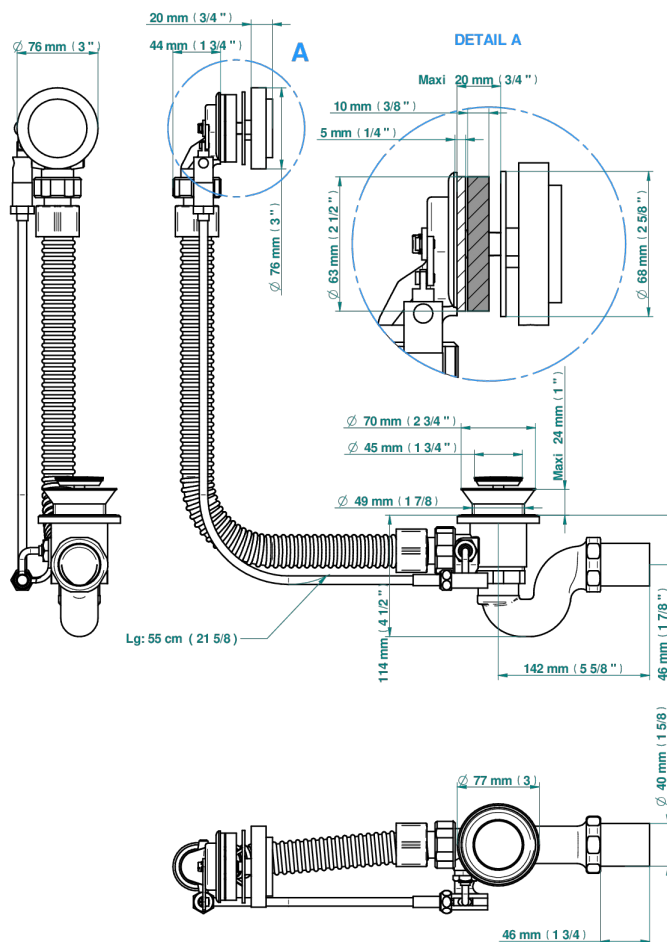

# METAMORPHOSE WHITE CERAMIC

G6E-300

Complete bath pop-up waste -cable lg 55 cm

THG<sup>®</sup>  
PARIS

24000

29/03/2021

## CHARACTERISTIC

- Métamorphose White Ceramic
- Complete bath pop-up waste -cable lg 55 cm

Nickel color PVD - H55  
Polished chrome (color finish) - A02  
Umber PVD - H66