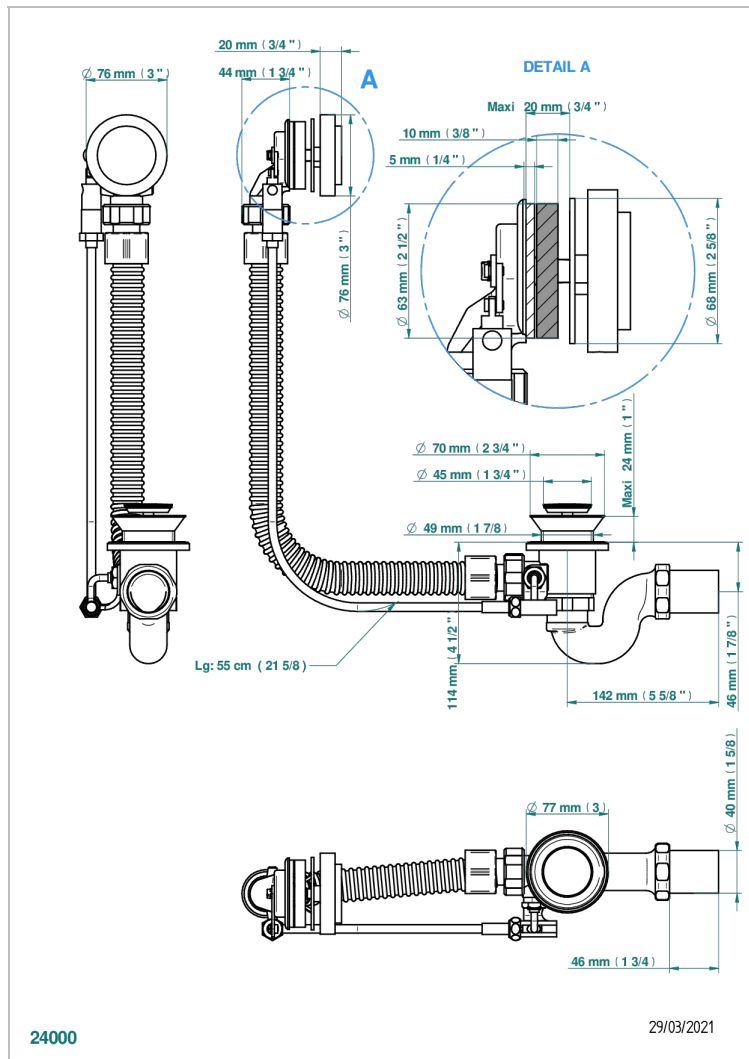

METAMORPHOSE WHITE CERAMIC

G6E-300

Complete bath pop-up waste -cable lg 55 cm

THG[®]
PARIS

CHARACTERISTIC

- Métamorphose White Ceramic
- Complete bath pop-up waste -cable lg 55 cm

AVAILABLE FINITIONS

Blush PVD - H62
Brass color PVD - H49
Brown bronze color PVD - F33
Gold color PVD - H52
Graphite PVD - H64
Matt Umber PVD - H67