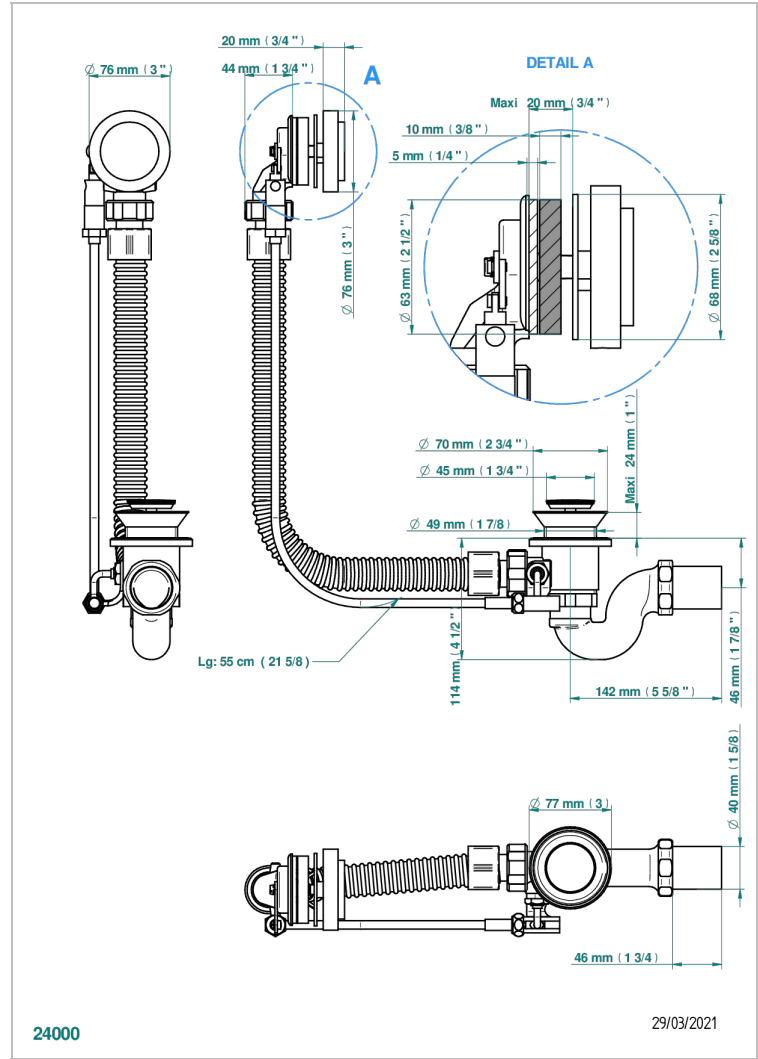

# METAMORPHOSE BLACK CERAMIC

G6D-300

Complete bath pop-up waste -cable lg 55 cm

THG<sup>®</sup>  
PARIS

## CHARACTERISTIC

- Métamorphose Black Ceramic
- Complete bath pop-up waste -cable lg 55 cm

Nickel color PVD - H55  
Polished chrome (color finish) - A02  
Umber PVD - H66