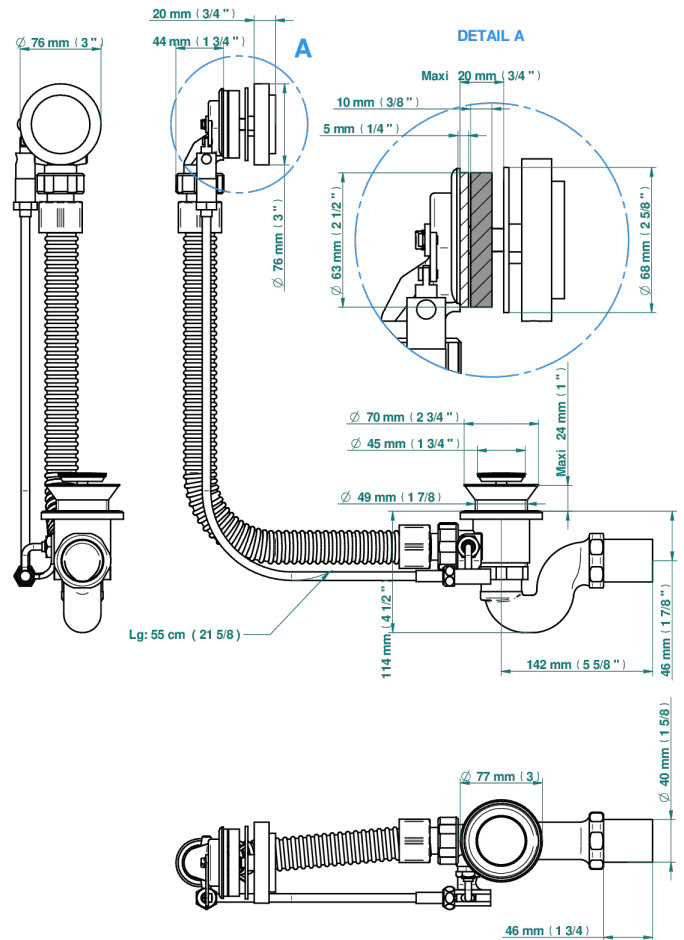

METAMORPHOSE BLACK CERAMIC

G6D-300

Complete bath pop-up waste -cable lg 55 cm

THG[®]
PARIS

24000

29/03/2021

CHARACTERISTIC

- Métamorphose Black Ceramic
- Complete bath pop-up waste -cable lg 55 cm

Nickel color PVD - H55
Polished chrome (color finish) - A02
Umber PVD - H66