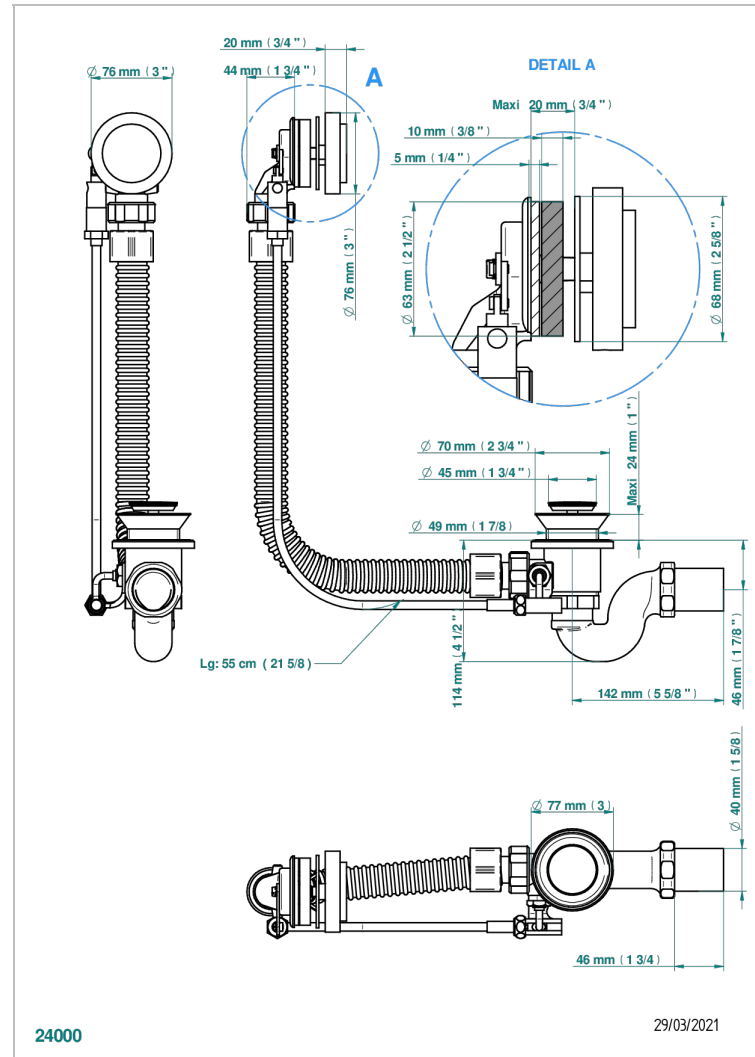

# METAMORPHOSE CARBON

G6C-300

Complete bath pop-up waste -cable lg 55 cm

THG<sup>®</sup>  
PARIS

## CHARACTERISTIC

- Métamorphose Carbon
- Complete bath pop-up waste -cable lg 55 cm

Nickel color PVD - H55  
Polished chrome (color finish) - A02  
Umber PVD - H66