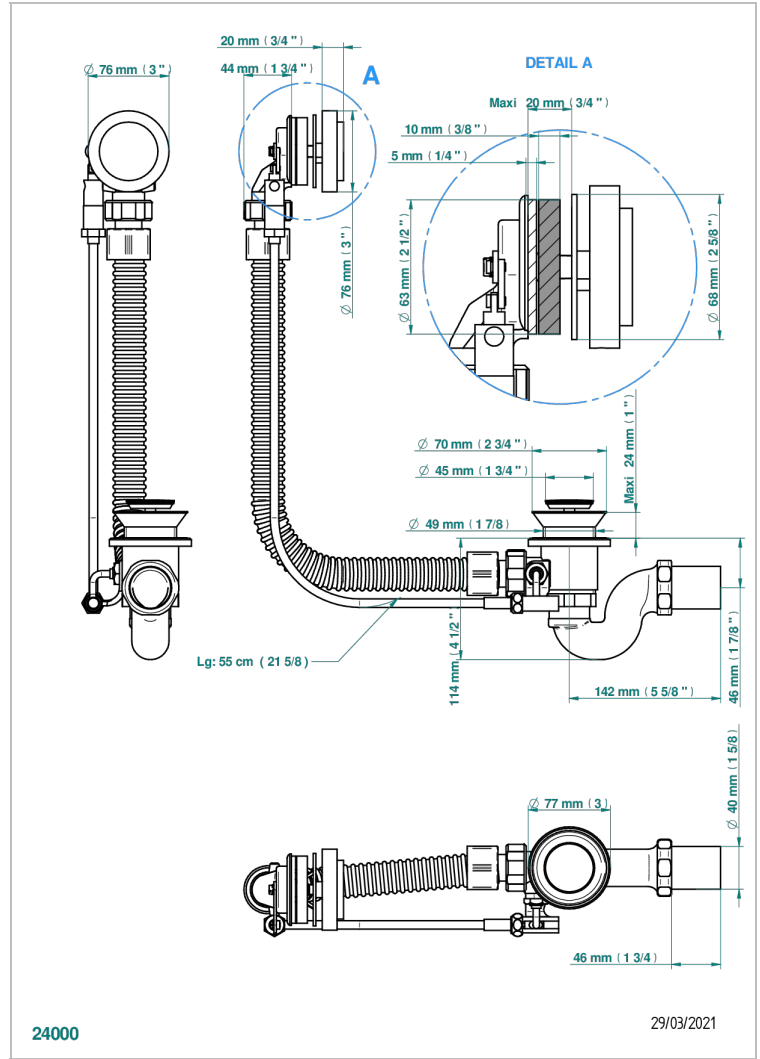

# METAMORPHOSE CARBON

G6C-300

Complete bath pop-up waste -cable lg 55 cm

THG  
PARIS

## CHARACTERISTIC

- Métamorphose Carbon
- Complete bath pop-up waste -cable lg 55 cm

Nickel color PVD - H55  
 Polished chrome (color finish) - A02  
 Umber PVD - H66