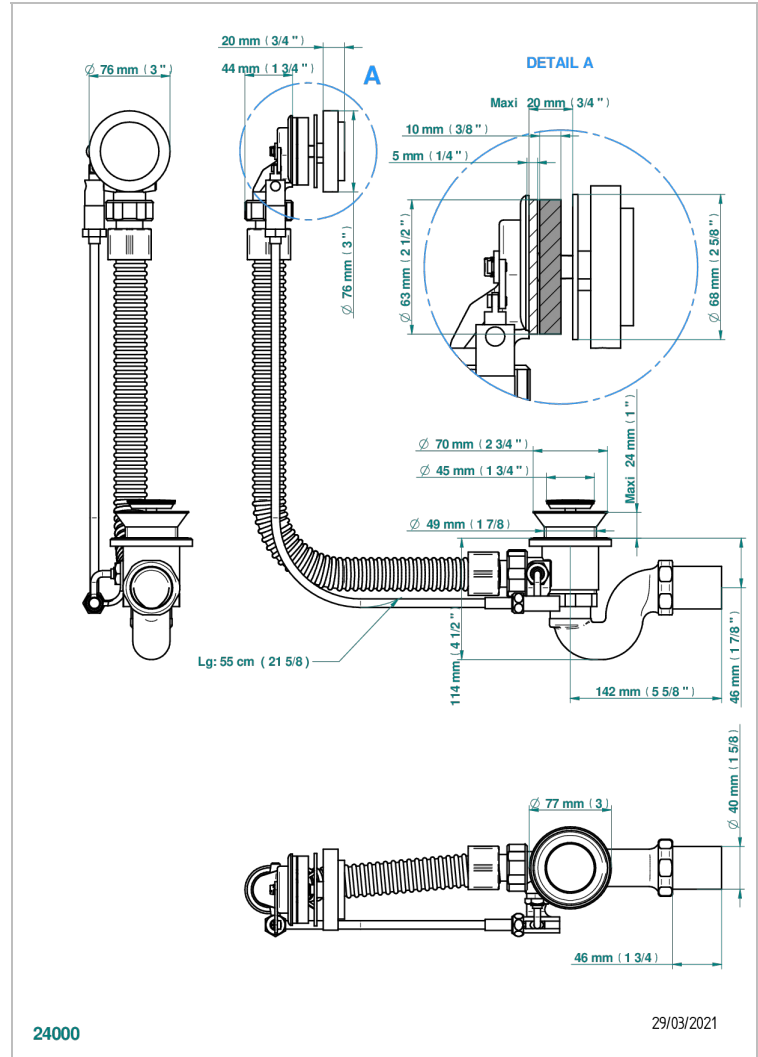

# METAMORPHOSE CARBON

G6C-300

Complete bath pop-up waste -cable lg 55 cm

THG<sup>®</sup>  
PARIS

## CHARACTERISTIC

- Métamorphose Carbon
- Complete bath pop-up waste -cable lg 55 cm

Nickel color PVD - H55  
Polished chrome (color finish) - A02  
Umber PVD - H66