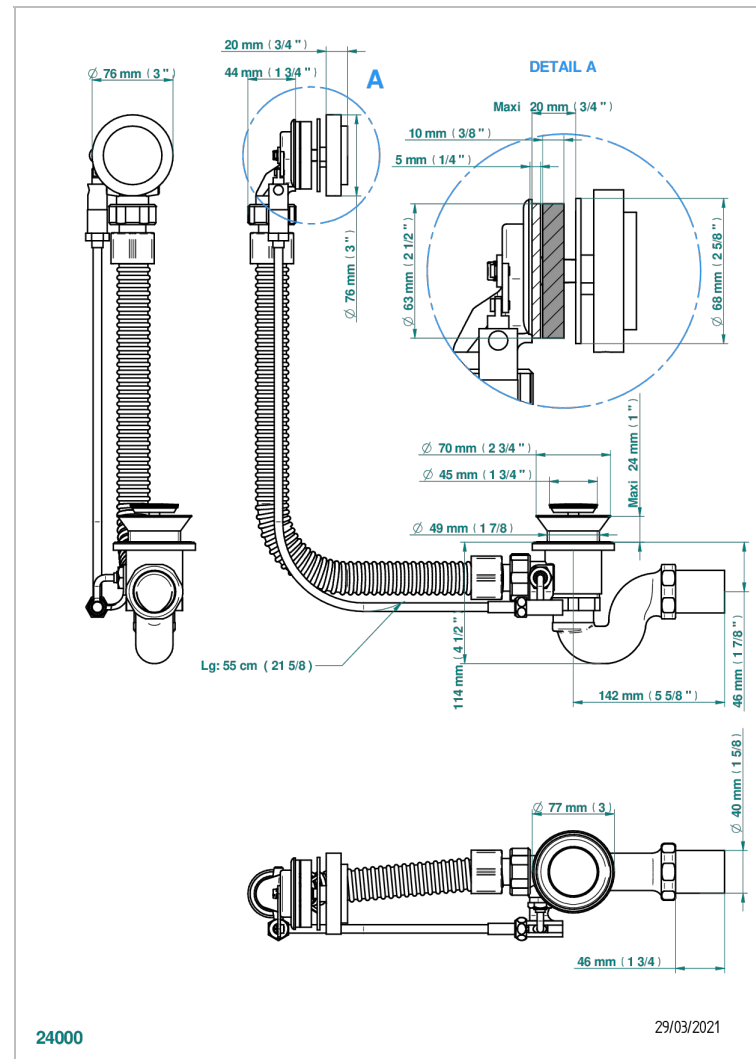

METAMORPHOSE WITH LEVER

G6B-300

Complete bath pop-up waste -cable lg 55 cm

THG[®]
PARIS

CHARACTERISTIC

- Métamorphose with lever
- Complete bath pop-up waste -cable lg 55 cm

AVAILABLE FINITIONS

Blush PVD - H62
Brass color PVD - H49
Brown bronze color PVD - F33
Gold color PVD - H52
Graphite PVD - H64
Matt Umber PVD - H67