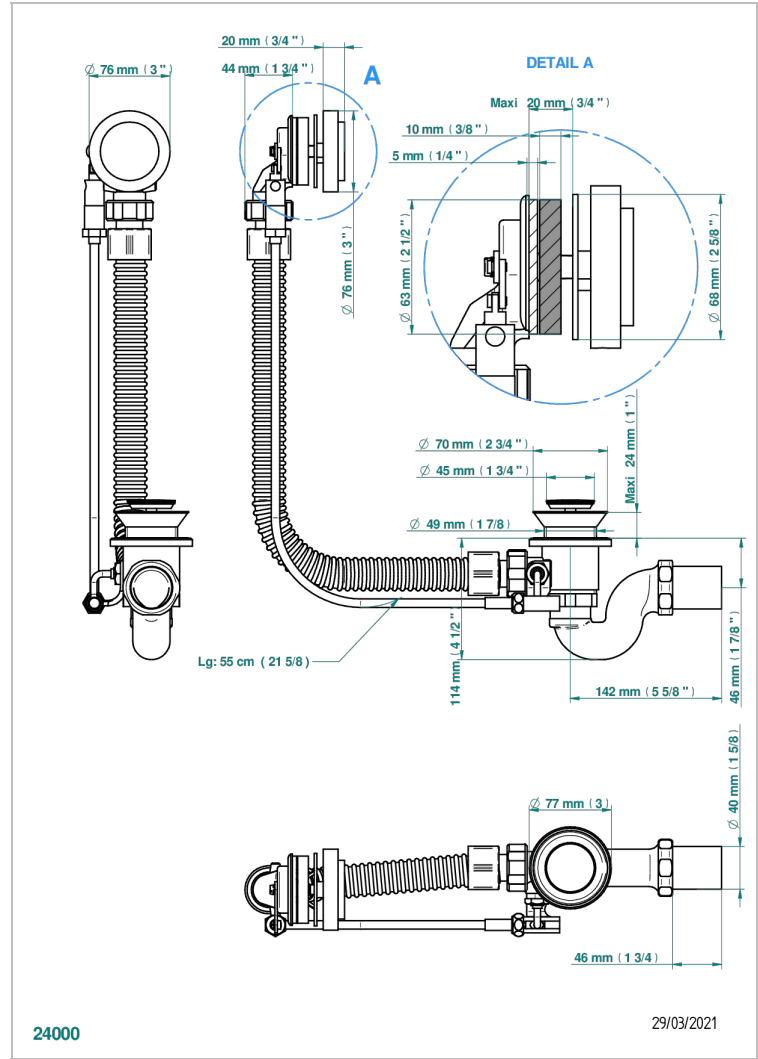

# METAMORPHOSE WITH LEVER

G6B-300

Complete bath pop-up waste -cable lg 55 cm

THG<sup>®</sup>  
PARIS

## CHARACTERISTIC

- Métamorphose with lever
- Complete bath pop-up waste -cable lg 55 cm

Nickel color PVD - H55  
Polished chrome (color finish) - A02  
Umber PVD - H66