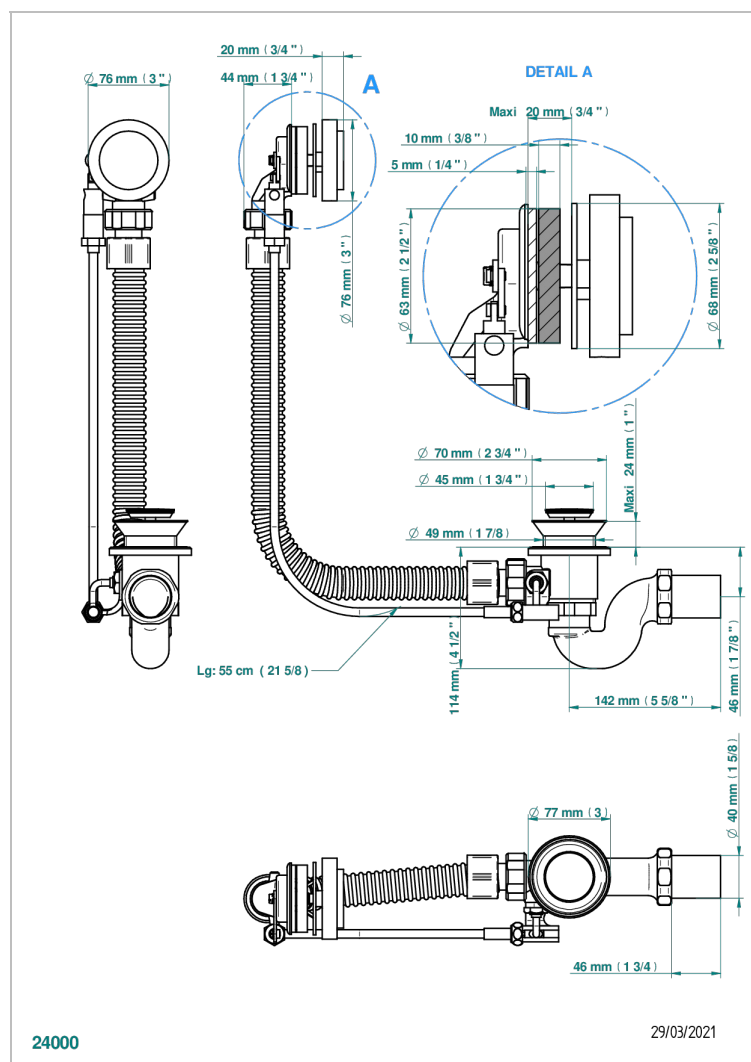

METAMORPHOSE WITH LEVER

G6B-300

Complete bath pop-up waste -cable lg 55 cm

24000

29/03/2021

CHARACTERISTIC

- Métamorphose with lever
- Complete bath pop-up waste -cable lg 55 cm

AVAILABLE FINITIONS

Nickel color PVD - H55
Polished chrome (color finish) - A02
Umber PVD - H66