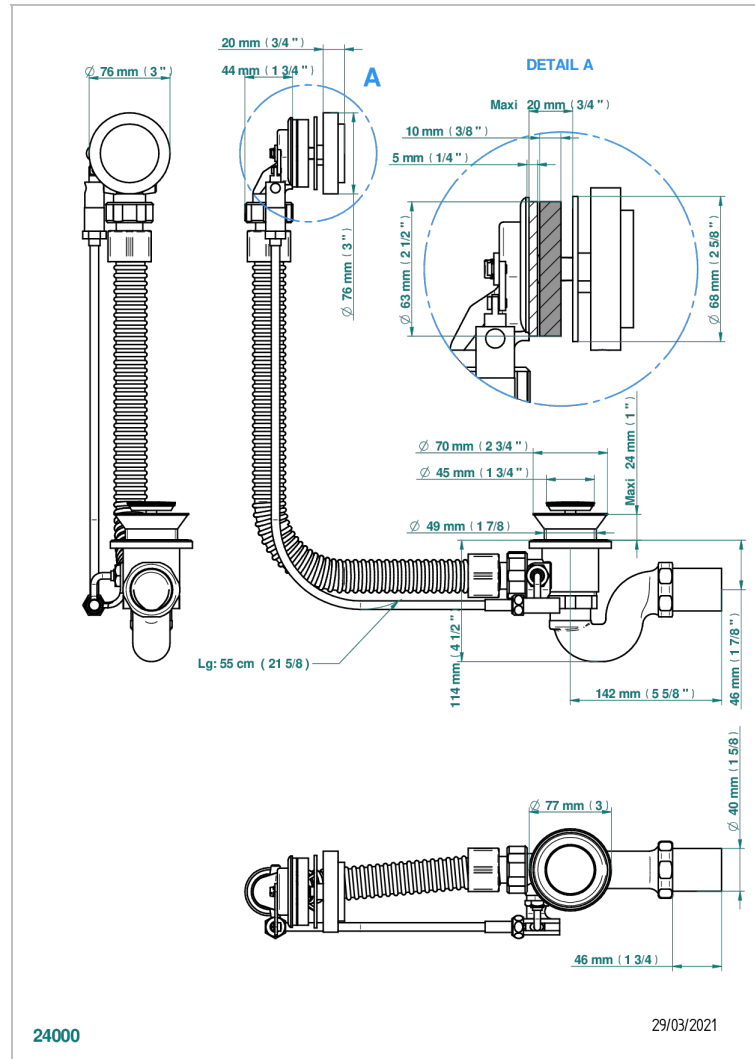

METAMORPHOSE

G6A-300

Complete bath pop-up waste -cable lg 55 cm

CHARACTERISTIC

- Métamorphose
- Complete bath pop-up waste -cable lg 55 cm

AVAILABLE FINITIONS

Blush PVD - H62
Brass color PVD - H49
Brown bronze color PVD - F33
Gold color PVD - H52
Graphite PVD - H64
Matt Umber PVD - H67