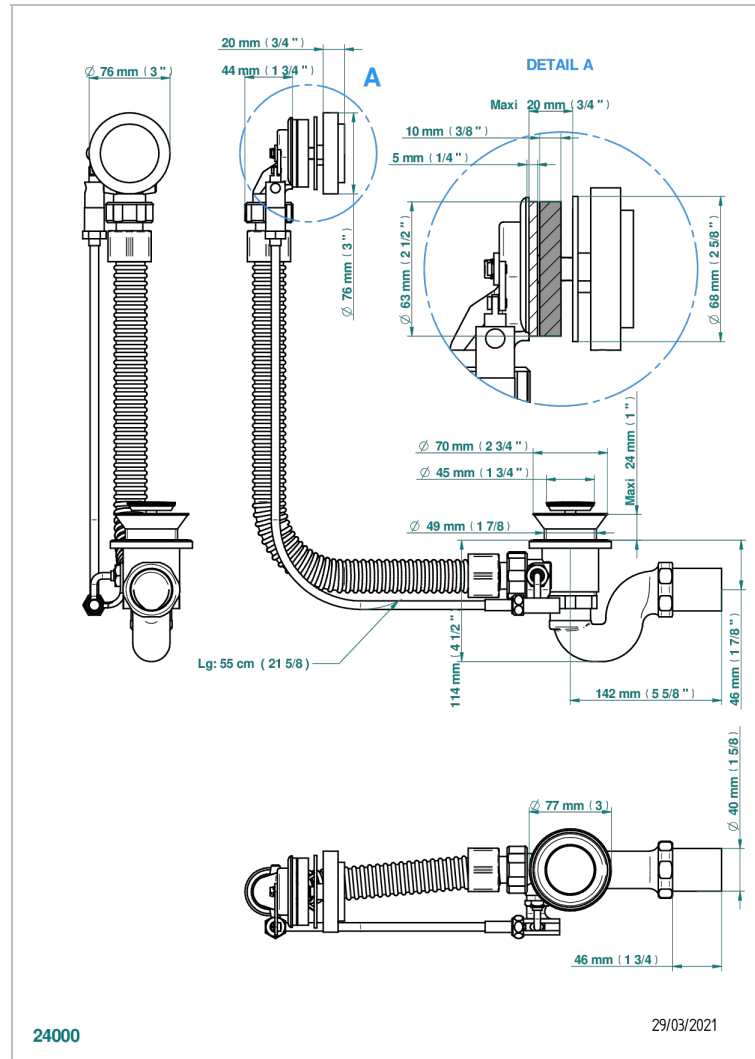

# METAMORPHOSE

G6A-300

Complete bath pop-up waste -cable lg 55 cm

THG<sup>®</sup>  
PARIS

## CHARACTERISTIC

- Métamorphose
- Complete bath pop-up waste -cable lg 55 cm

Nickel color PVD - H55  
Polished chrome (color finish) - A02  
Umber PVD - H66