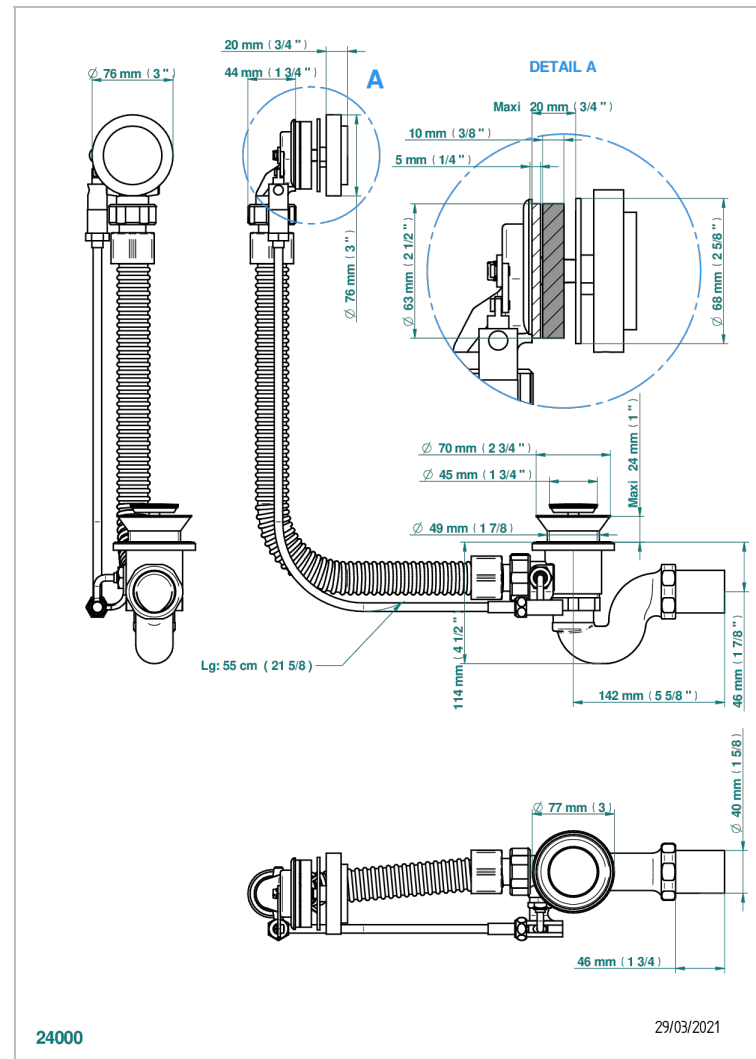

# NANO WITH LEVER

G5B-300

Complete bath pop-up waste -cable lg 55 cm

## CHARACTERISTIC

- Nano with lever
- Complete bath pop-up waste -cable lg 55 cm

Nickel color PVD - H55  
Polished chrome (color finish) - A02  
Umber PVD - H66