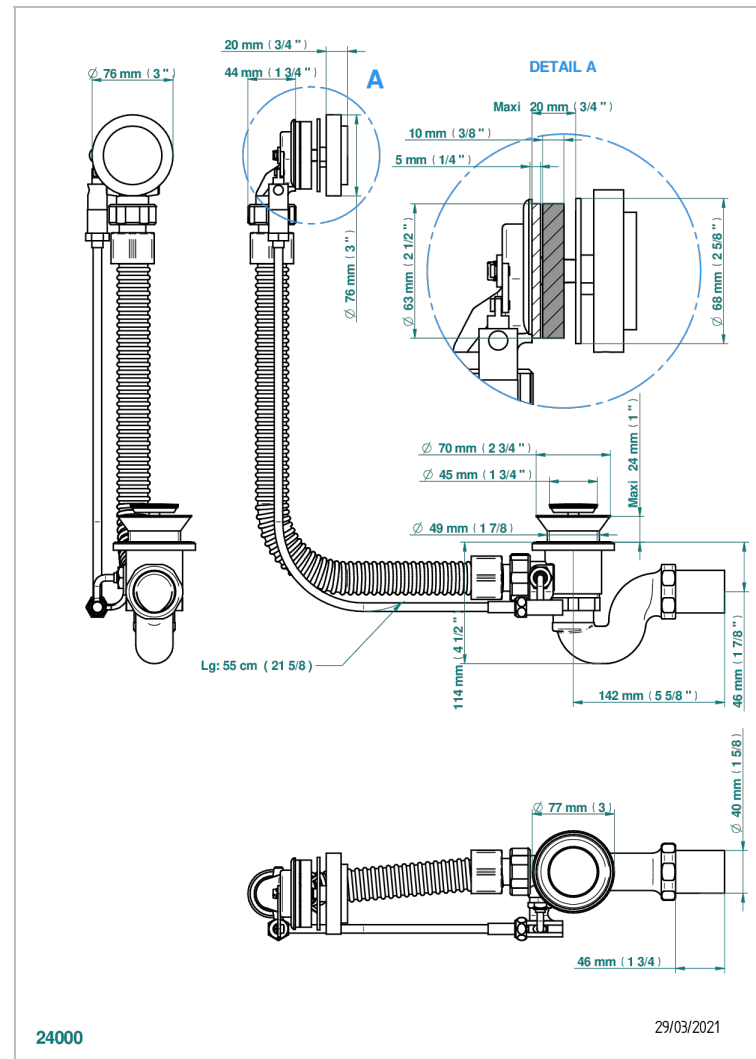

NANO WITH LEVER

G5B-300

Complete bath pop-up waste -cable lg 55 cm

CHARACTERISTIC

- Nano with lever
- Complete bath pop-up waste -cable lg 55 cm

AVAILABLE FINITIONS

Blush PVD - H62
Brass color PVD - H49
Brown bronze color PVD - F33
Gold color PVD - H52
Graphite PVD - H64
Matt Umber PVD - H67