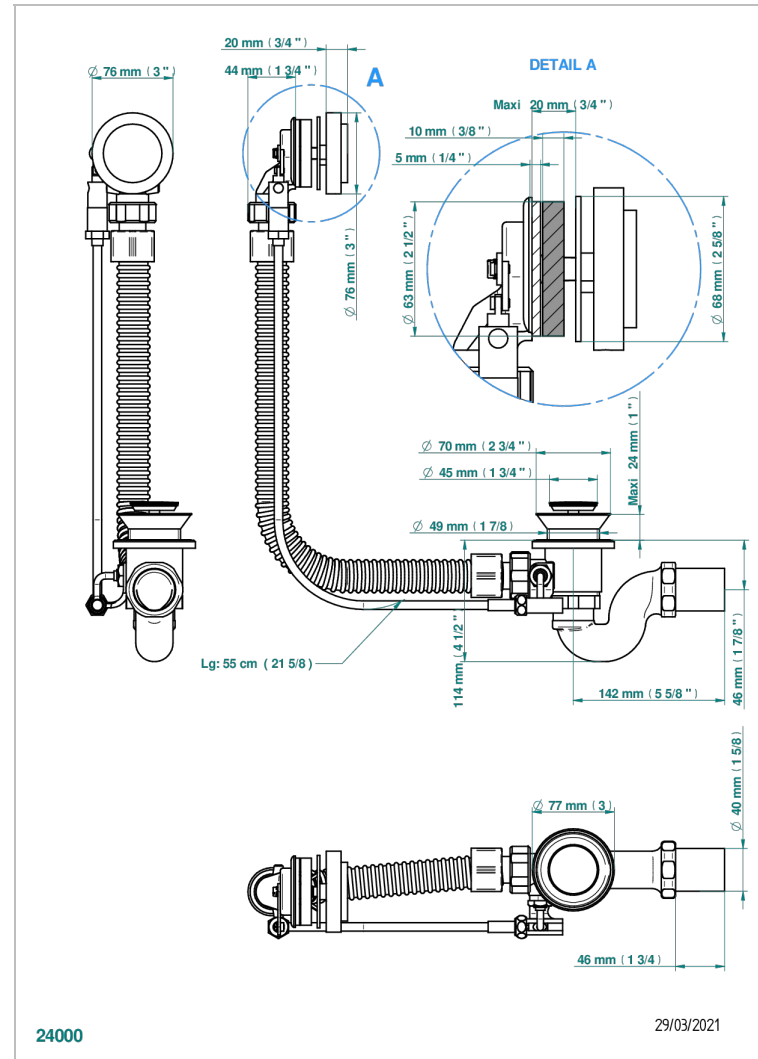

# NANO WITH LEVER

G5B-300

Complete bath pop-up waste -cable lg 55 cm

## CHARACTERISTIC

- Nano with lever
- Complete bath pop-up waste -cable lg 55 cm

Nickel color PVD - H55  
Polished chrome (color finish) - A02  
Umber PVD - H66