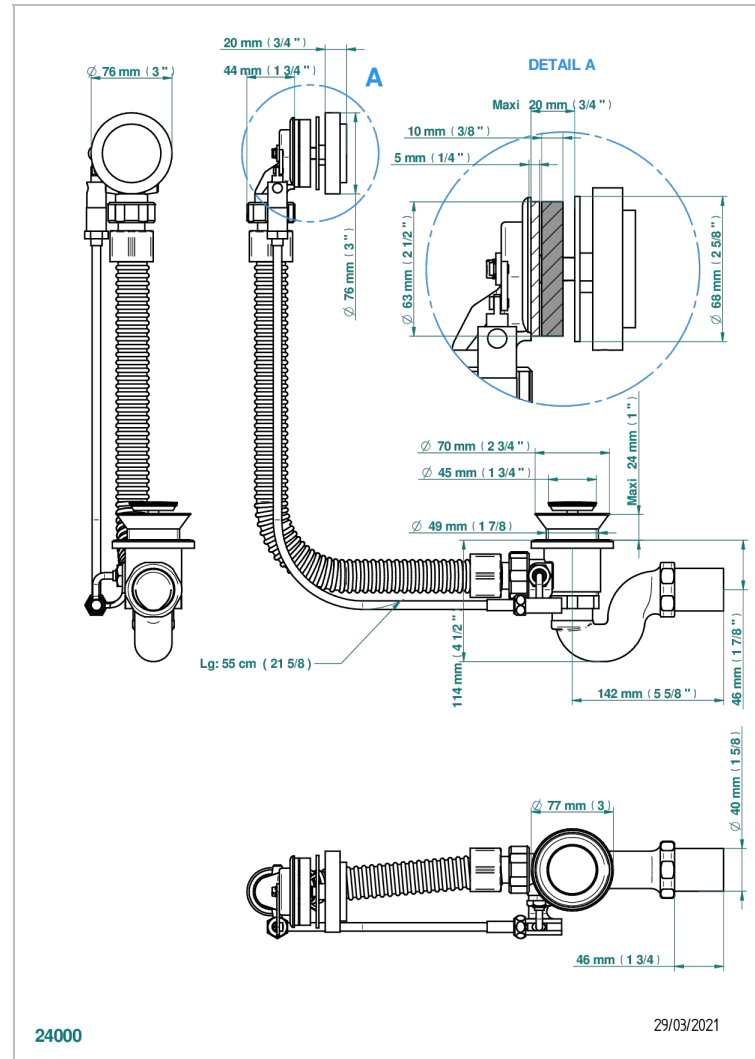

SPIRIT WITH LEVER

G58-300

Complete bath pop-up waste -cable lg 55 cm

CHARACTERISTIC

- Spirit with lever
- Complete bath pop-up waste -cable lg 55 cm

AVAILABLE FINITIONS

Blush PVD - H62
Brass color PVD - H49
Brown bronze color PVD - F33
Gold color PVD - H52
Graphite PVD - H64
Matt Umber PVD - H67