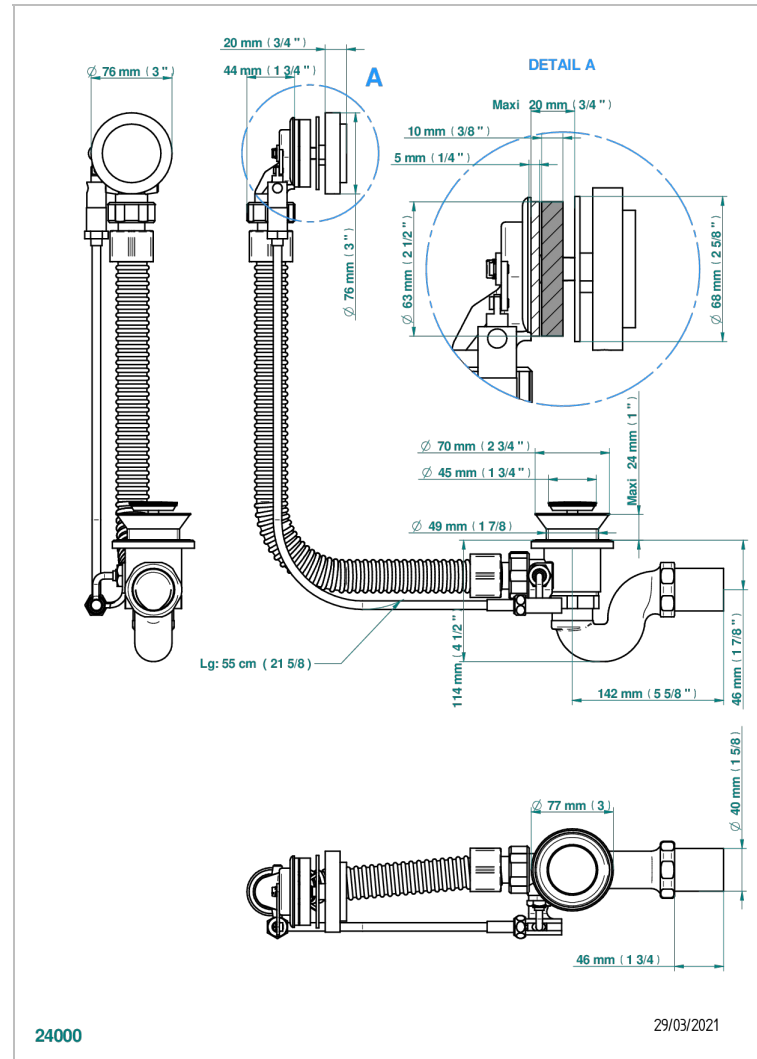

SPIRIT WITH LEVER

G58-300

Complete bath pop-up waste -cable lg 55 cm

CHARACTERISTIC

- Spirit with lever
- Complete bath pop-up waste -cable lg 55 cm

AVAILABLE FINITIONS

Blush PVD - H62
Brass color PVD - H49
Brown bronze color PVD - F33
Gold color PVD - H52
Graphite PVD - H64
Matt Umber PVD - H67