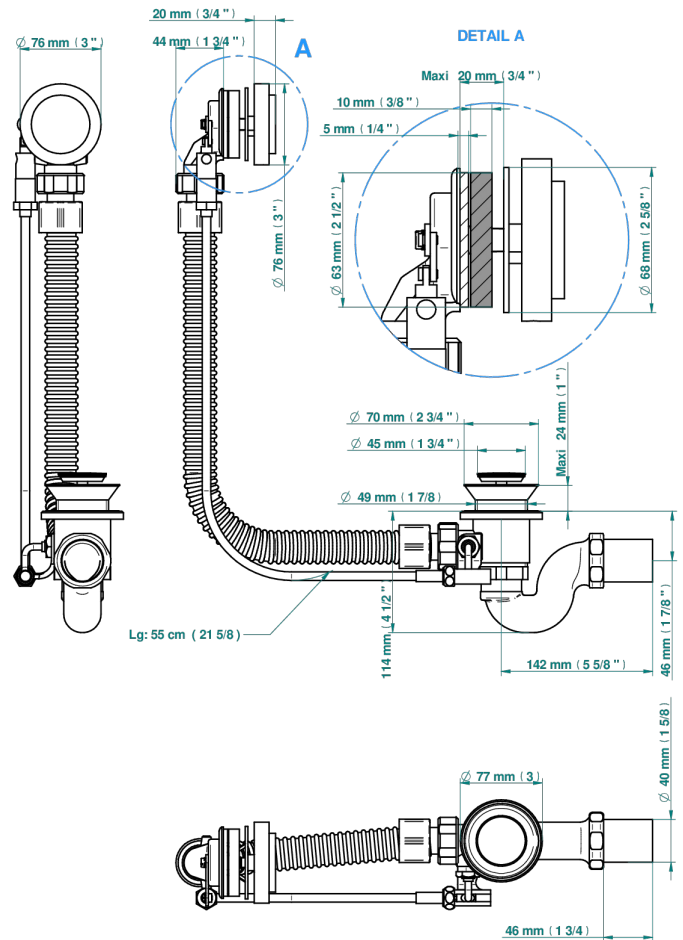

# SPIRIT WITH LEVER

G58-300

Complete bath pop-up waste -cable lg 55 cm

THG<sup>®</sup>  
PARIS

24000

29/03/2021

## CHARACTERISTIC

- Spirit with lever
- Complete bath pop-up waste -cable lg 55 cm

Nickel color PVD - H55  
Polished chrome (color finish) - A02  
Umber PVD - H66