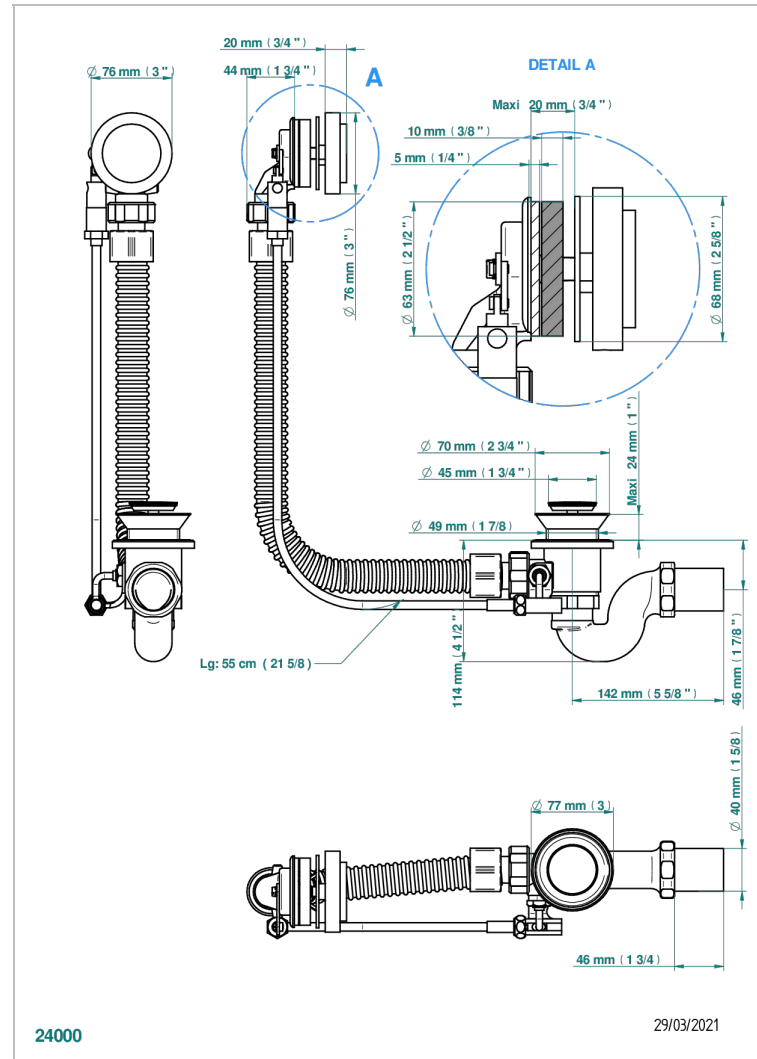

COLLECTION "O"

G4P-300

Complete bath pop-up waste -cable lg 55 cm

THG[®]
PARIS

CHARACTERISTIC

- Collection "O"
- Complete bath pop-up waste -cable lg 55 cm

AVAILABLE FINITIONS

Blush PVD - H62
Brass color PVD - H49
Brown bronze color PVD - F33
Gold color PVD - H52
Graphite PVD - H64
Matt Umber PVD - H67