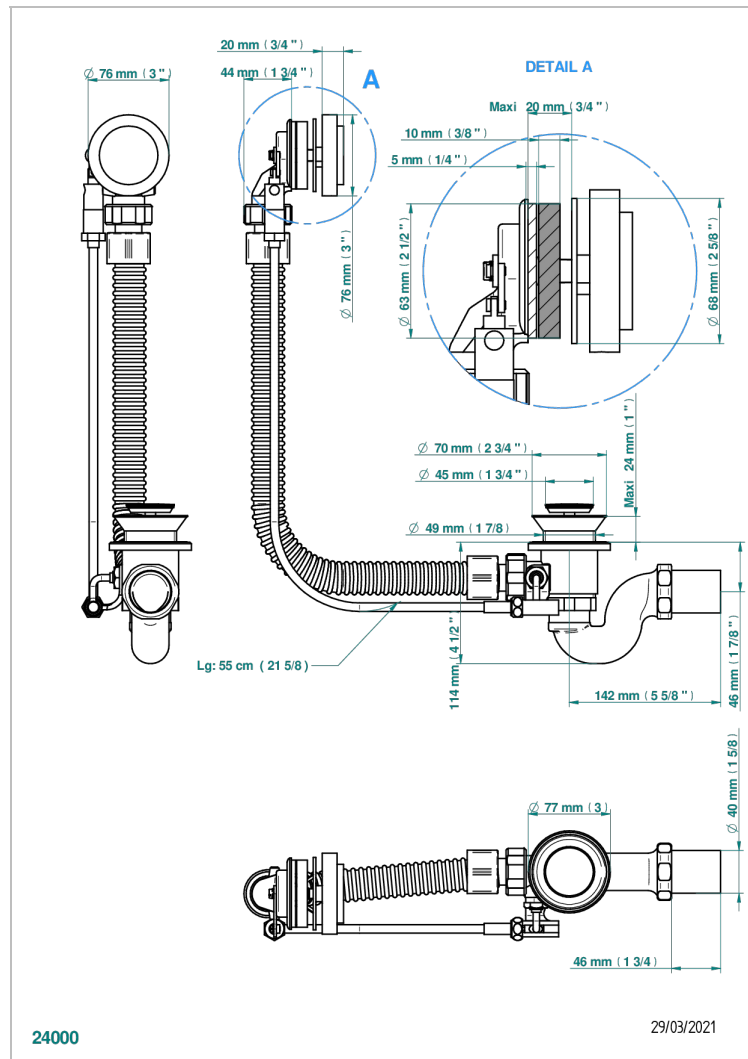

MONTAIGNE VENUS WHITE MARBLE

G3V-300

Complete bath pop-up waste -cable lg 55 cm

CHARACTERISTIC

- Montaigne Venus white marble
- Complete bath pop-up waste -cable lg 55 cm

AVAILABLE FINITIONS

Blush PVD - H62
Brass color PVD - H49
Brown bronze color PVD - F33
Gold color PVD - H52
Graphite PVD - H64
Matt Umber PVD - H67