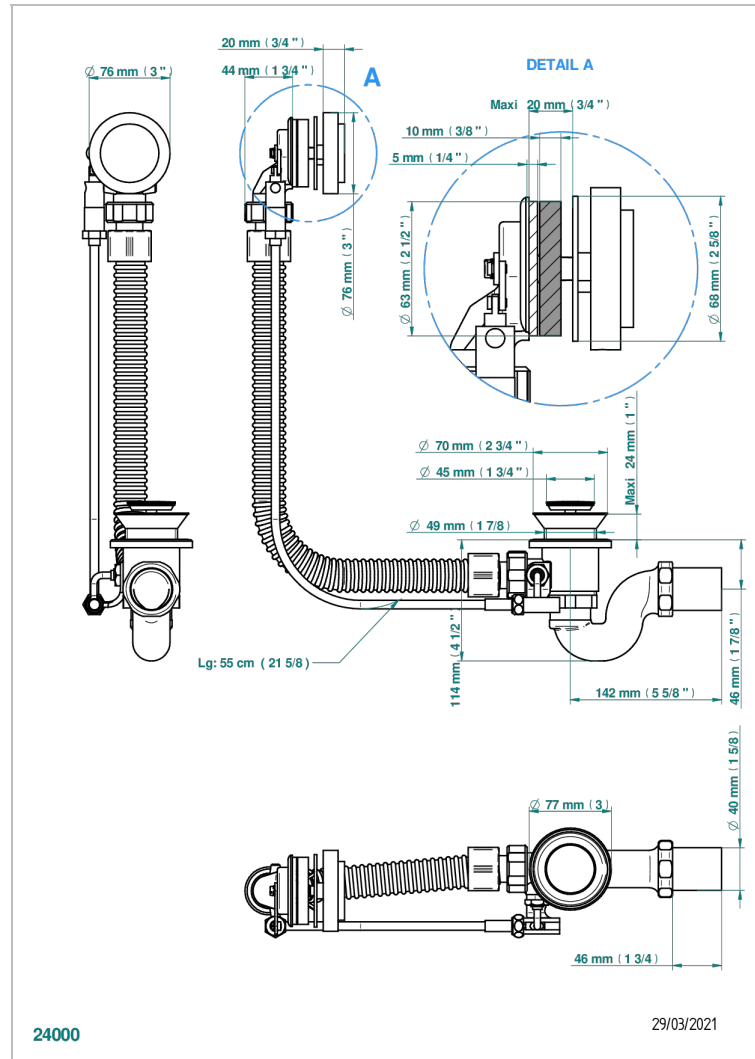

MONTAIGNE LEONARDO GREY MARBLE WITH LEVER HANDLES

G3U-300

Complete bath pop-up waste -cable lg 55 cm

CHARACTERISTIC

- Montaigne Leonardo Grey marble with lever handles
- Complete bath pop-up waste -cable lg 55 cm

Nickel color PVD - H55
Polished chrome (color finish) - A02
Umber PVD - H66