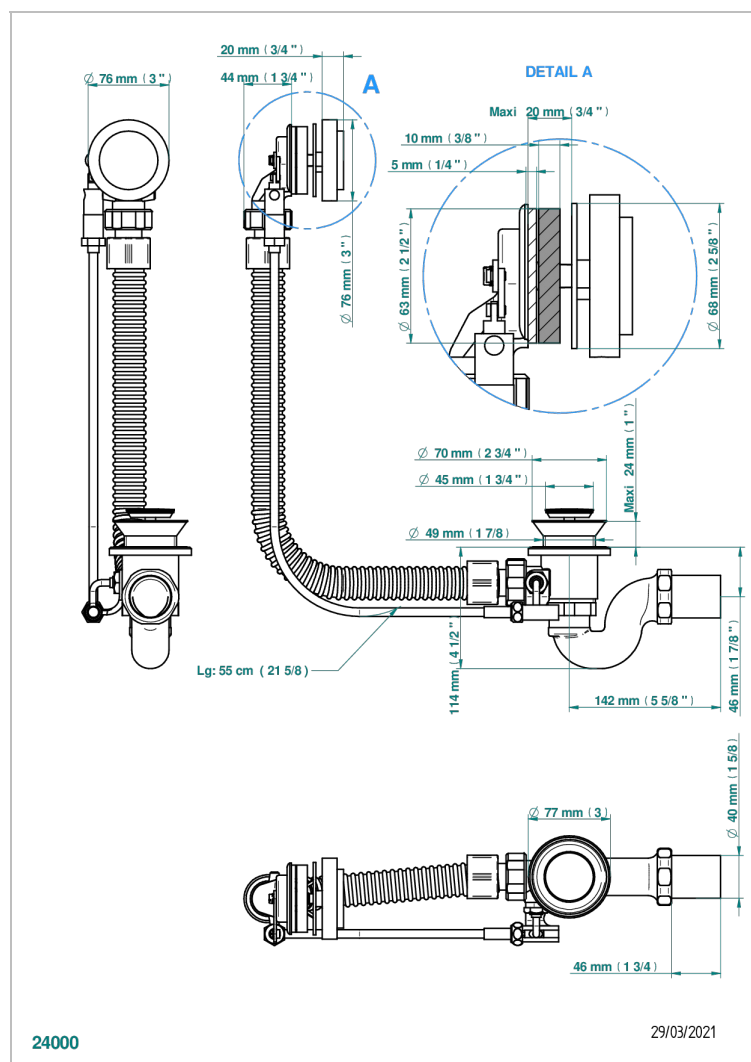

# MONTAIGNE LEONARDO GREY MARBLE

G3T-300

Complete bath pop-up waste -cable lg 55 cm

## CHARACTERISTIC

- Montaigne Leonardo Grey marble
- Complete bath pop-up waste -cable lg 55 cm

Nickel color PVD - H55  
Polished chrome (color finish) - A02  
Umber PVD - H66