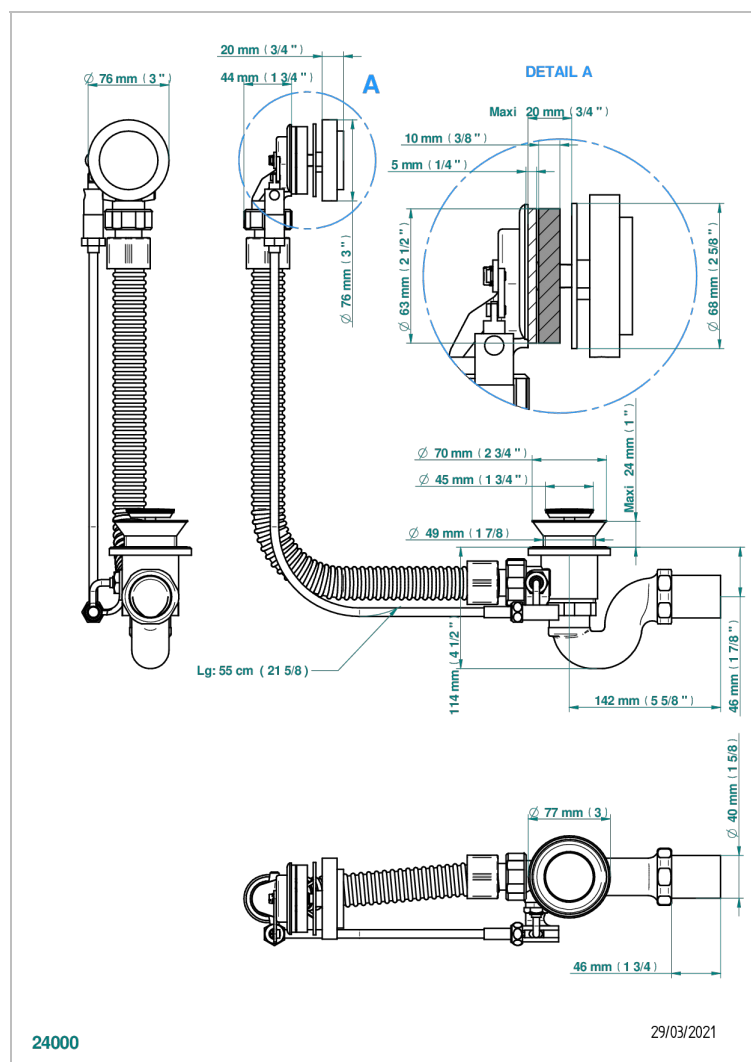

# MONTAIGNE LEONARDO GREY MARBLE

G3T-300

Complete bath pop-up waste -cable lg 55 cm

24000

29/03/2021

## CHARACTERISTIC

- Montaigne Leonardo Grey marble
- Complete bath pop-up waste -cable lg 55 cm

Nickel color PVD - H55  
Polished chrome (color finish) - A02  
Umber PVD - H66