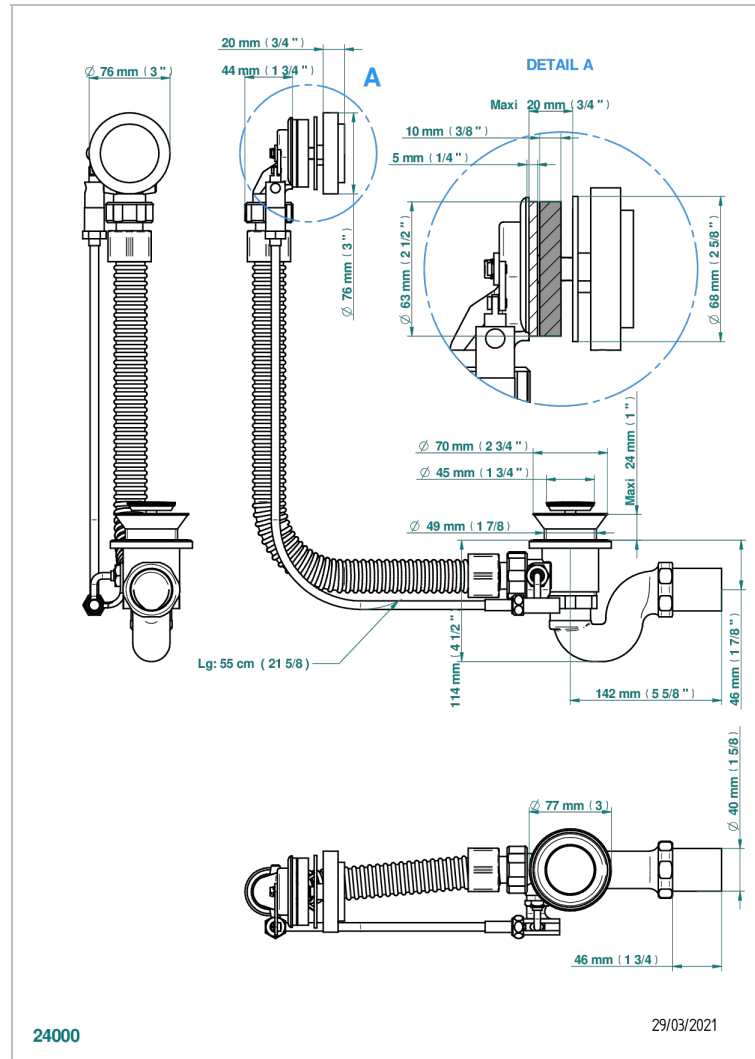

# MONTAIGNE GRAND ANTIQUE MARBLE WITH LEVER

G3S-300

Complete bath pop-up waste -cable lg 55 cm

## CHARACTERISTIC

- Montaigne Grand Antique marble with lever
- Complete bath pop-up waste -cable lg 55 cm

Nickel color PVD - H55  
Polished chrome (color finish) - A02  
Umber PVD - H66