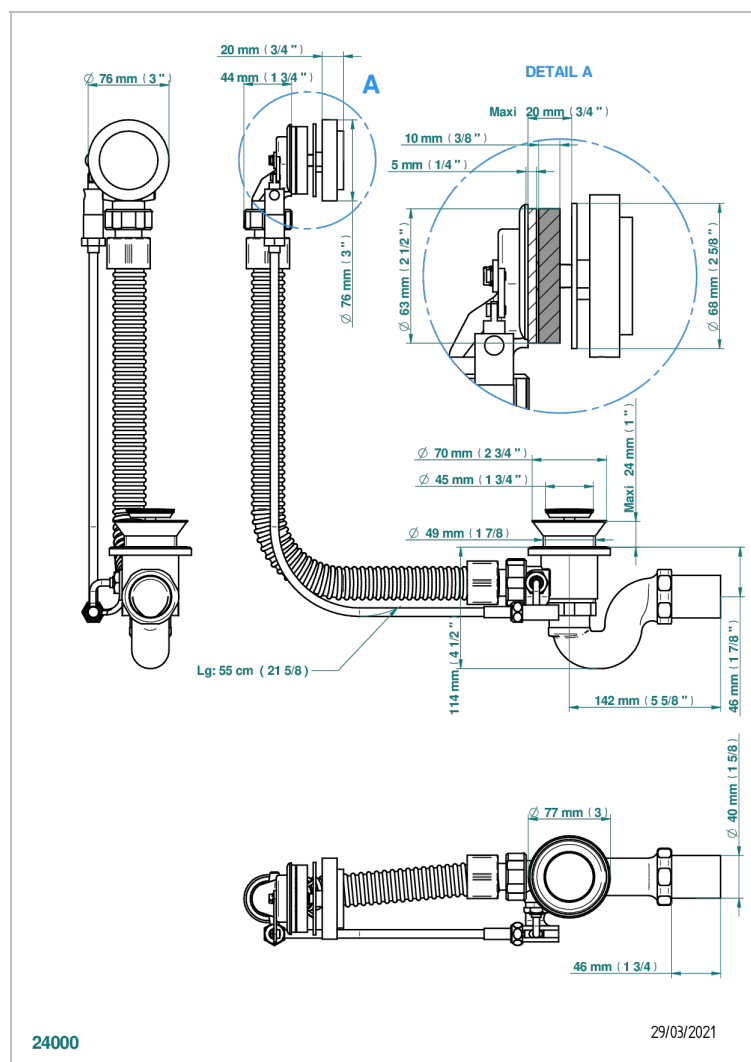

MONTAIGNE GRAND ANTIQUE MARBLE

G3R-300

Complete bath pop-up waste -cable lg 55 cm

CHARACTERISTIC

- Montaigne Grand Antique marble
- Complete bath pop-up waste -cable lg 55 cm

AVAILABLE FINITIONS

Blush PVD - H62
Brass color PVD - H49
Brown bronze color PVD - F33
Gold color PVD - H52
Graphite PVD - H64
Matt Umber PVD - H67