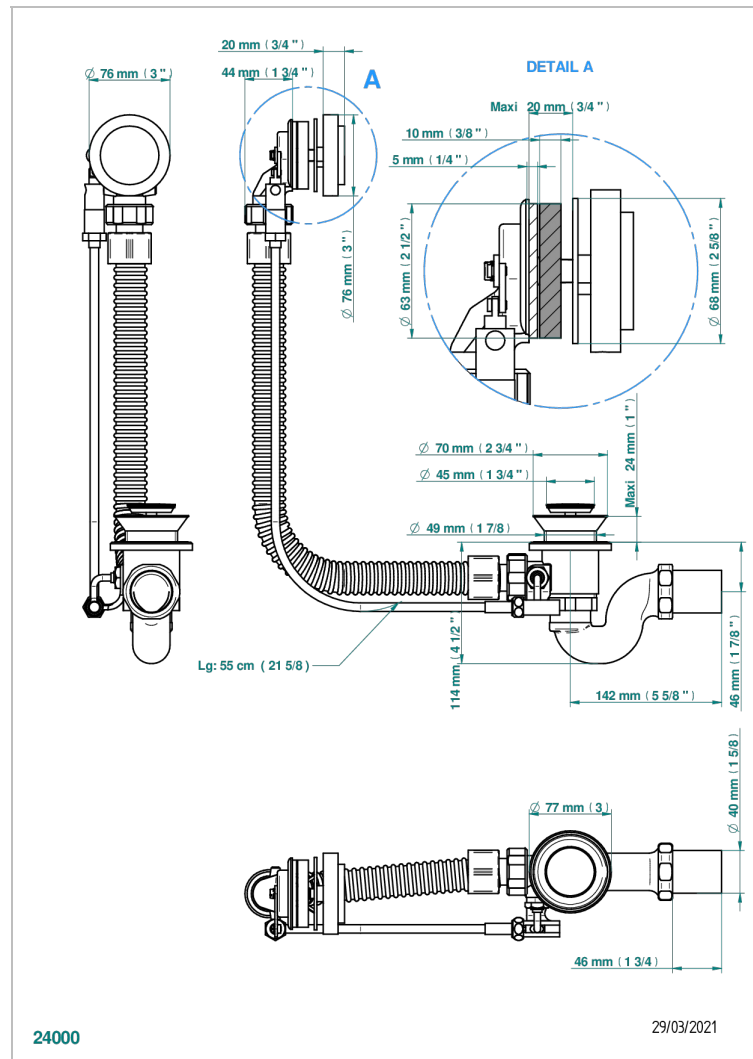

MONTAIGNE GRAND ANTIQUE MARBLE

G3R-300

Complete bath pop-up waste -cable lg 55 cm

THG[®]
PARIS

CHARACTERISTIC

- Montaigne Grand Antique marble
- Complete bath pop-up waste -cable lg 55 cm

AVAILABLE FINITIONS

Nickel color PVD - H55
Polished chrome (color finish) - A02
Umber PVD - H66