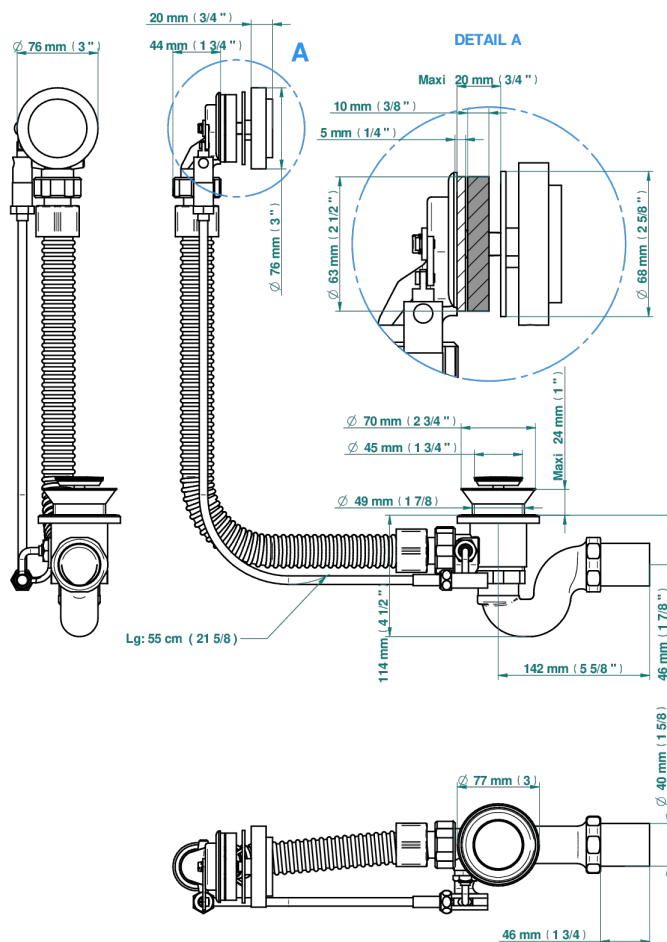

# FAUBOURG METAL WITH LEVER

G2U-300

Complete bath pop-up waste -cable lg 55 cm

24000

29/03/2021

## CHARACTERISTIC

- Faubourg Metal with lever
- Complete bath pop-up waste -cable lg 55 cm

Nickel color PVD - H55  
Polished chrome (color finish) - A02  
Umber PVD - H66