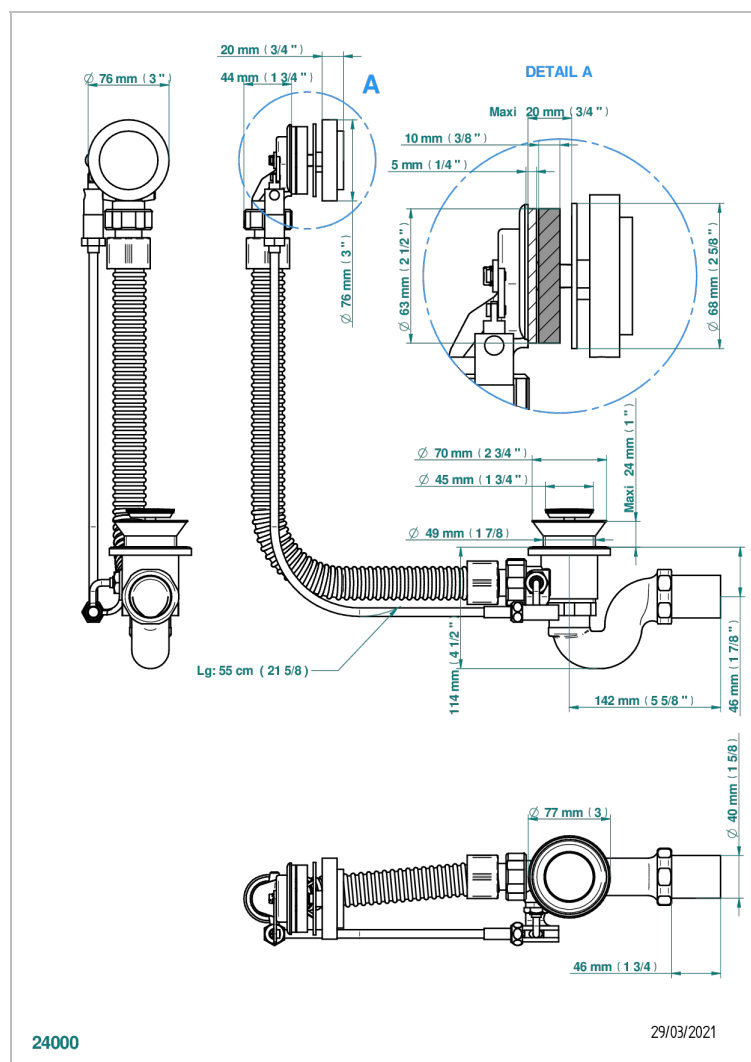

FAUBOURG METAL WITH LEVER

G2U-300

Complete bath pop-up waste -cable lg 55 cm

24000

29/03/2021

CHARACTERISTIC

- Faubourg Metal with lever
- Complete bath pop-up waste -cable lg 55 cm

AVAILABLE FINITIONS

Nickel color PVD - H55
Polished chrome (color finish) - A02
Umber PVD - H66