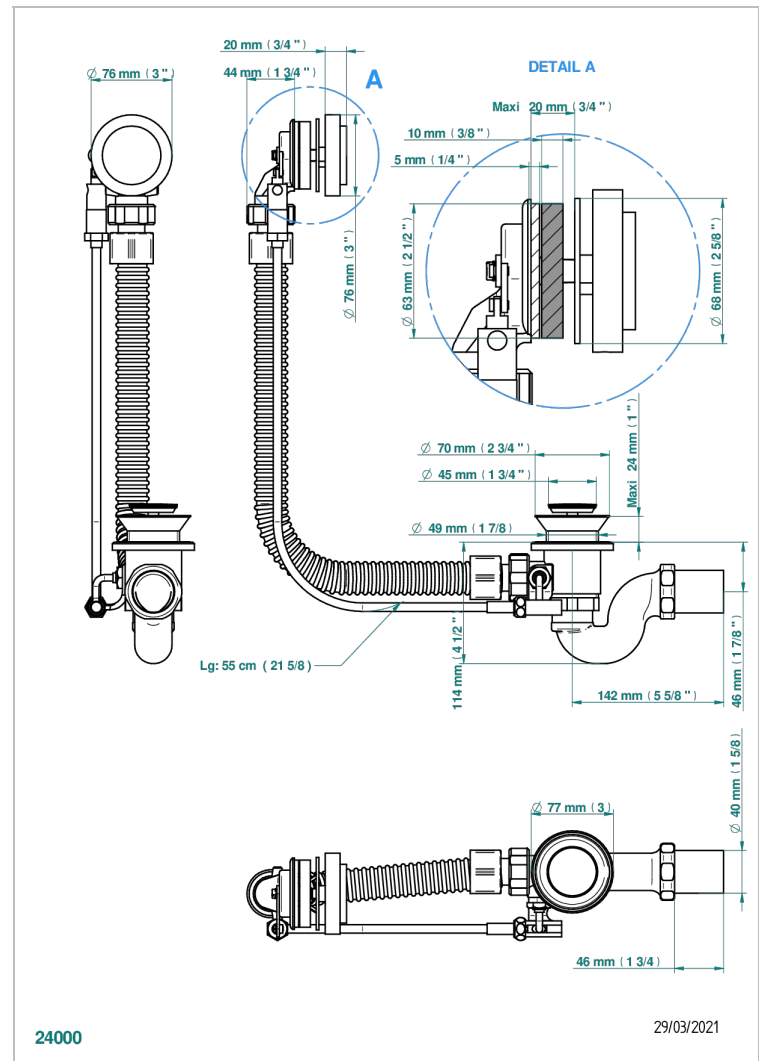

FRIVOLE WITH LEVER

G2S-300

Complete bath pop-up waste -cable lg 55 cm

THG[®]
PARIS

CHARACTERISTIC

- Frivole with lever
- Complete bath pop-up waste -cable lg 55 cm

AVAILABLE FINITIONS

Blush PVD - H62
Brass color PVD - H49
Brown bronze color PVD - F33
Gold color PVD - H52
Graphite PVD - H64
Matt Umber PVD - H67