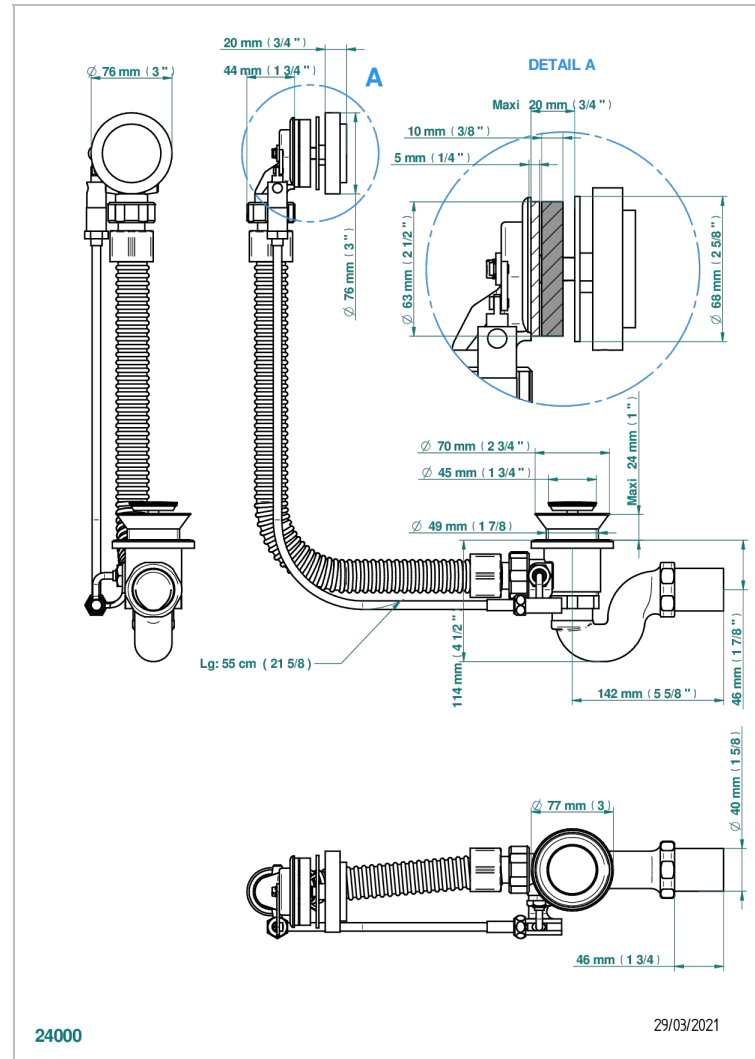

FRIVOLE WITH LEVER

G2S-300

Complete bath pop-up waste -cable lg 55 cm

CHARACTERISTIC

- Frivole with lever
- Complete bath pop-up waste -cable lg 55 cm

AVAILABLE FINITIONS

Blush PVD - H62
Brass color PVD - H49
Brown bronze color PVD - F33
Gold color PVD - H52
Graphite PVD - H64
Matt Umber PVD - H67