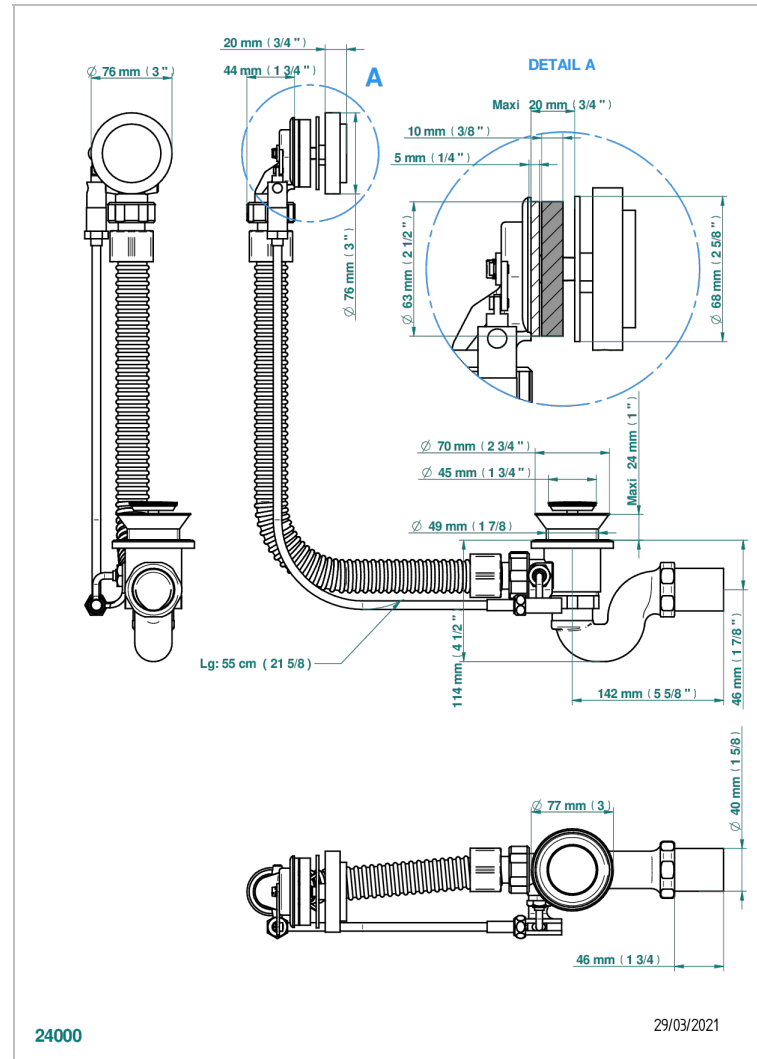

FROUFROU WITH LEVER

G2P-300

Complete bath pop-up waste -cable lg 55 cm

THG[®]
PARIS

CHARACTERISTIC

- Froufrou with lever
- Complete bath pop-up waste -cable lg 55 cm

AVAILABLE FINITIONS

Blush PVD - H62
Brass color PVD - H49
Brown bronze color PVD - F33
Gold color PVD - H52
Graphite PVD - H64
Matt Umber PVD - H67