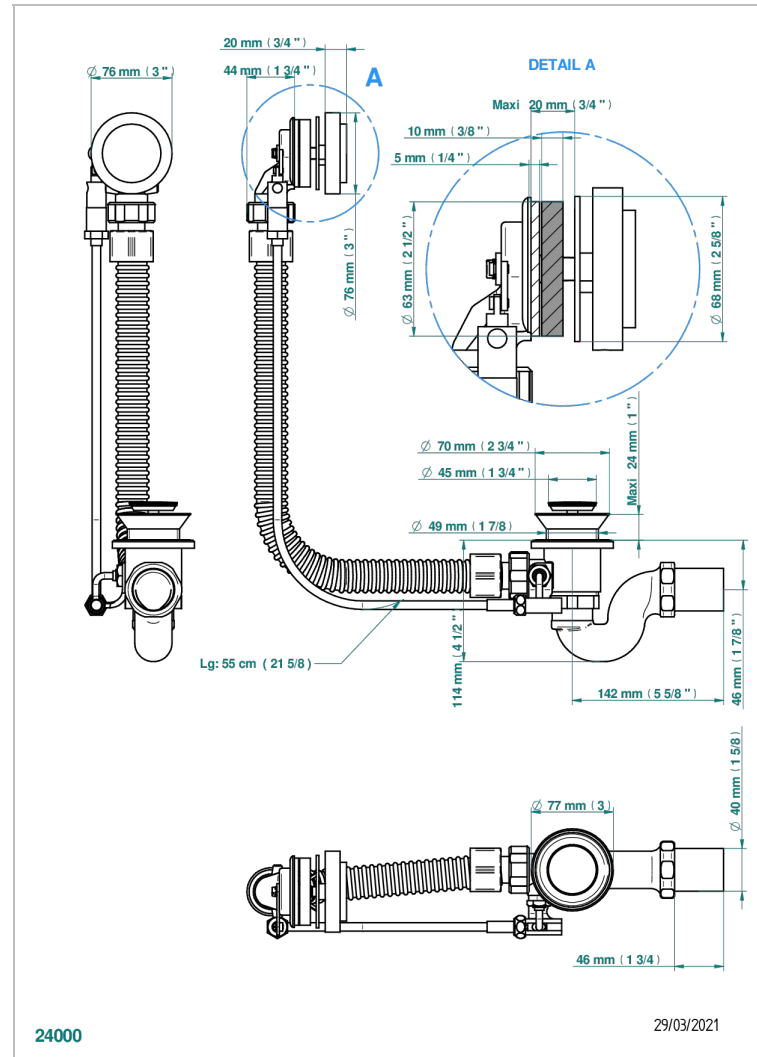

FROUFROU WITH LEVER

G2P-300

Complete bath pop-up waste -cable lg 55 cm

CHARACTERISTIC

- Froufrou with lever
- Complete bath pop-up waste -cable lg 55 cm

AVAILABLE FINITIONS

Blush PVD - H62
Brass color PVD - H49
Brown bronze color PVD - F33
Gold color PVD - H52
Graphite PVD - H64
Matt Umber PVD - H67