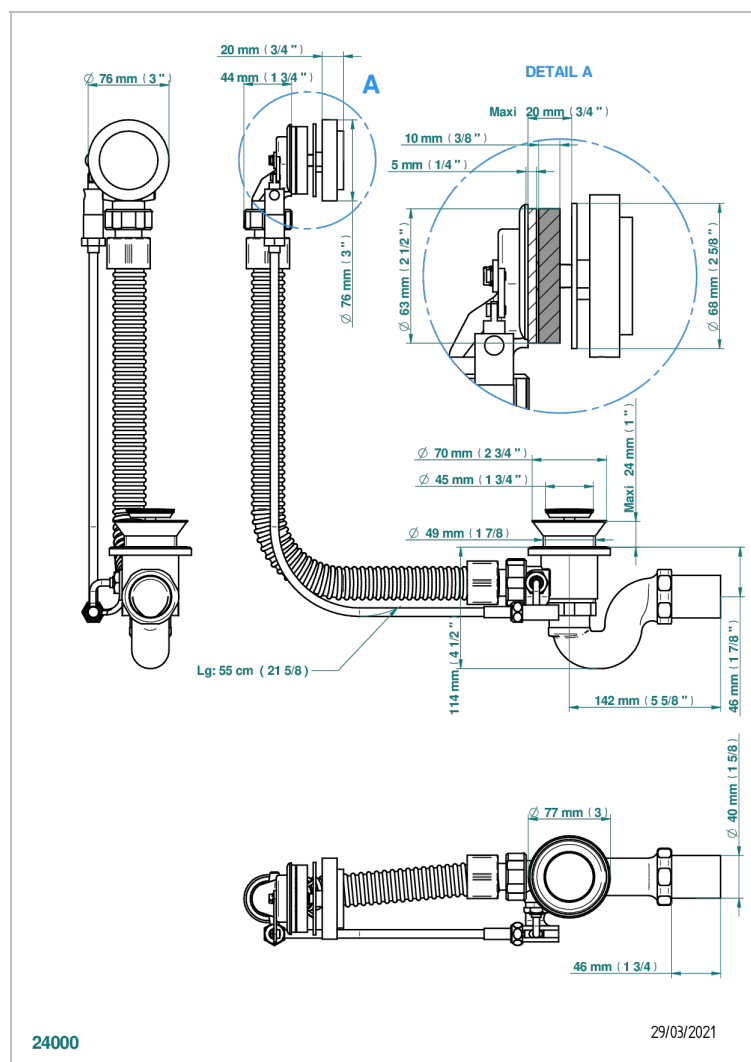

FAUBOURG BLACK PORCELAIN WITH LEVER

G2M-300

Complete bath pop-up waste -cable lg 55 cm

CHARACTERISTIC

- Faubourg Black Porcelain with lever
- Complete bath pop-up waste -cable lg 55 cm

AVAILABLE FINITIONS

Blush PVD - H62
Brass color PVD - H49
Brown bronze color PVD - F33
Gold color PVD - H52
Graphite PVD - H64
Matt Umber PVD - H67