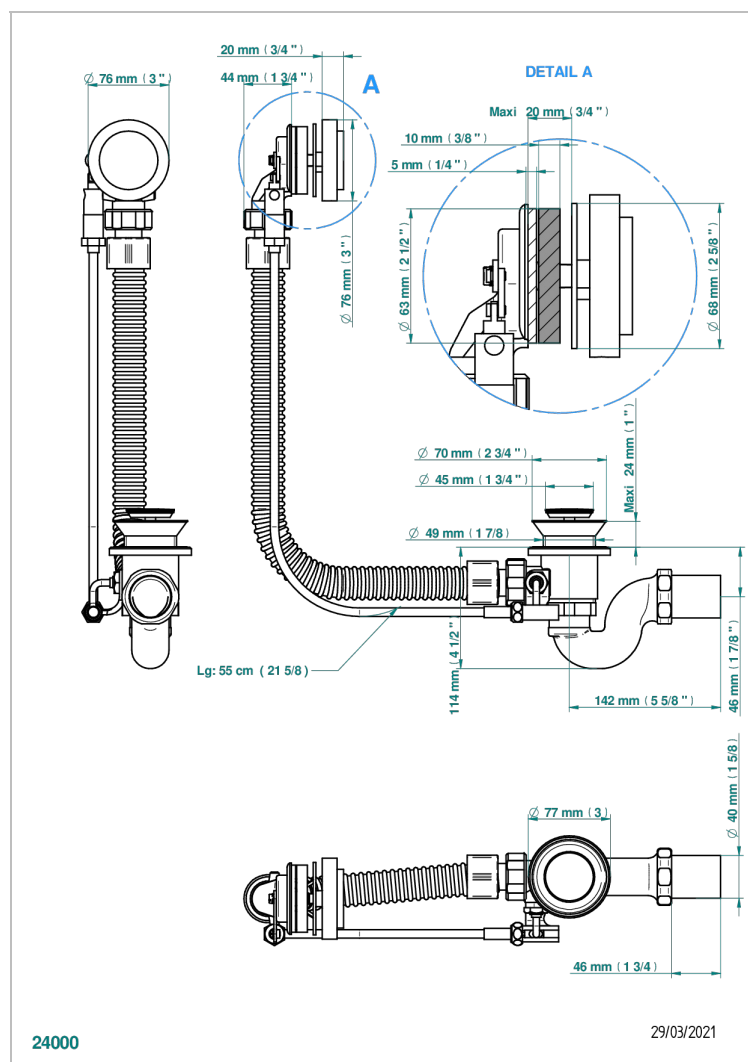

FAUBOURG BLACK PORCELAIN

G2L-300

Complete bath pop-up waste -cable lg 55 cm

CHARACTERISTIC

- Faubourg Black Porcelain
- Complete bath pop-up waste -cable lg 55 cm

AVAILABLE FINITIONS

Blush PVD - H62
Brass color PVD - H49
Brown bronze color PVD - F33
Gold color PVD - H52
Graphite PVD - H64
Matt Umber PVD - H67