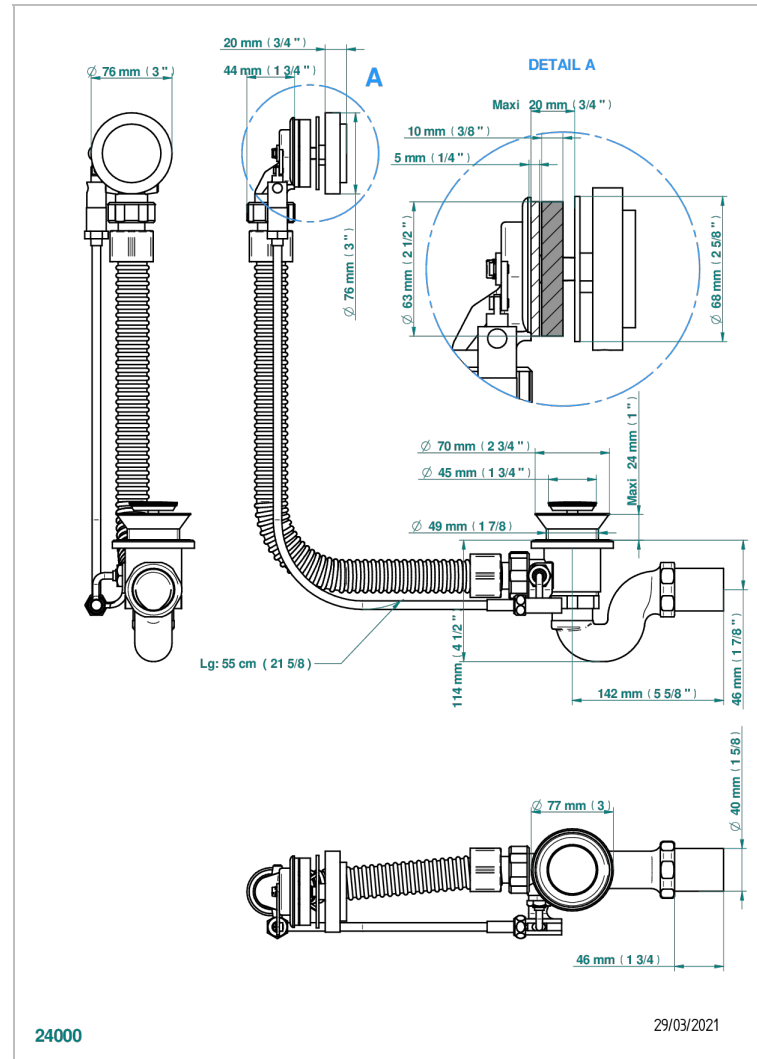

FAUBOURG WHITE PORCELAIN

G2K-300

Complete bath pop-up waste -cable lg 55 cm

CHARACTERISTIC

- Faubourg White Porcelain
- Complete bath pop-up waste -cable lg 55 cm

AVAILABLE FINITIONS

Blush PVD - H62
Brass color PVD - H49
Brown bronze color PVD - F33
Gold color PVD - H52
Graphite PVD - H64
Matt Umber PVD - H67