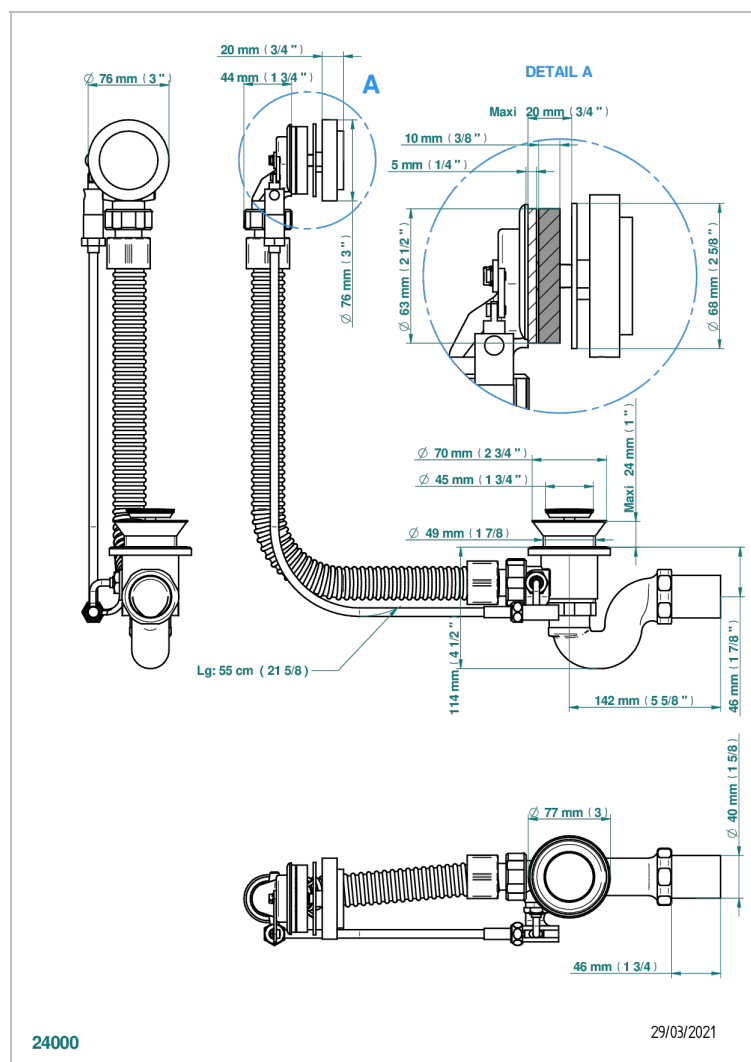

# FAUBOURG WHITE PORCELAIN WITH LEVER

G2J-300

Complete bath pop-up waste -cable lg 55 cm

## CHARACTERISTIC

- Faubourg White Porcelain with lever
- Complete bath pop-up waste -cable lg 55 cm

Nickel color PVD - H55  
Polished chrome (color finish) - A02  
Umber PVD - H66