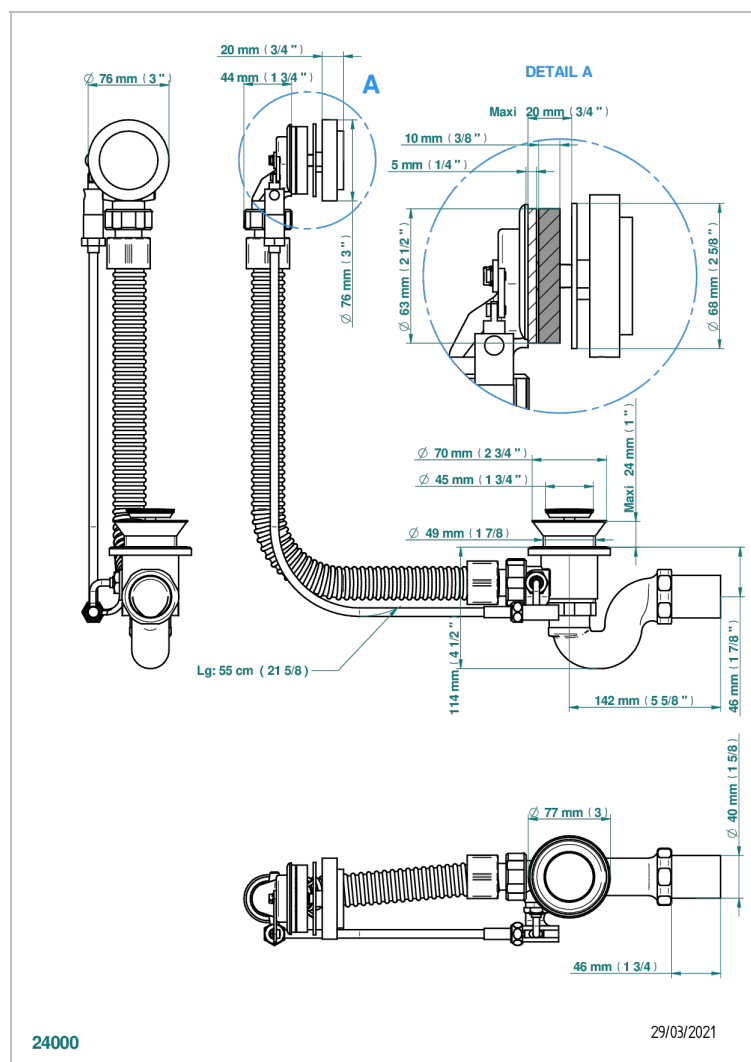

FAUBOURG WHITE PORCELAIN WITH LEVER

G2J-300

Complete bath pop-up waste -cable lg 55 cm

24000

29/03/2021

CHARACTERISTIC

- Faubourg White Porcelain with lever
- Complete bath pop-up waste -cable lg 55 cm

AVAILABLE FINITIONS

Nickel color PVD - H55
Polished chrome (color finish) - A02
Umber PVD - H66