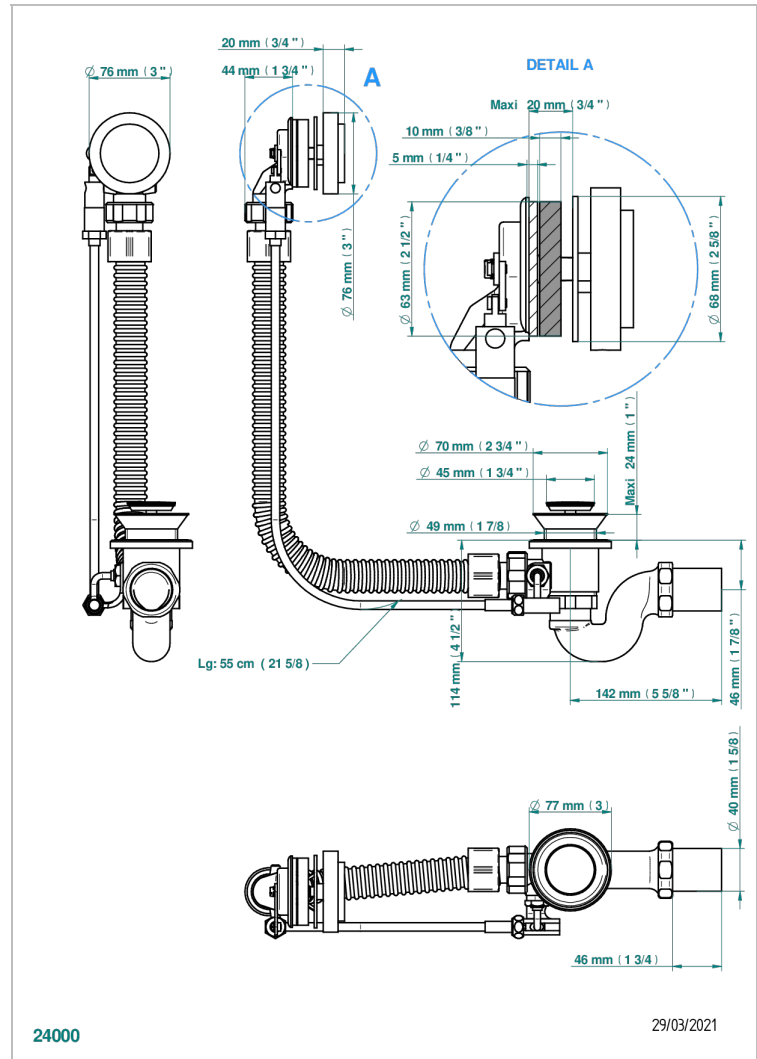

POMME GOLD LUSTER CRYSTAL

A46-300

Complete bath pop-up waste -cable lg 55 cm

THG[®]
PARIS

CHARACTERISTIC

- Pomme Gold luster crystal
- Complete bath pop-up waste -cable lg 55 cm

AVAILABLE FINITIONS

Blush PVD - H62
Brass color PVD - H49
Brown bronze color PVD - F33
Gold color PVD - H52
Graphite PVD - H64
Matt Umber PVD - H67