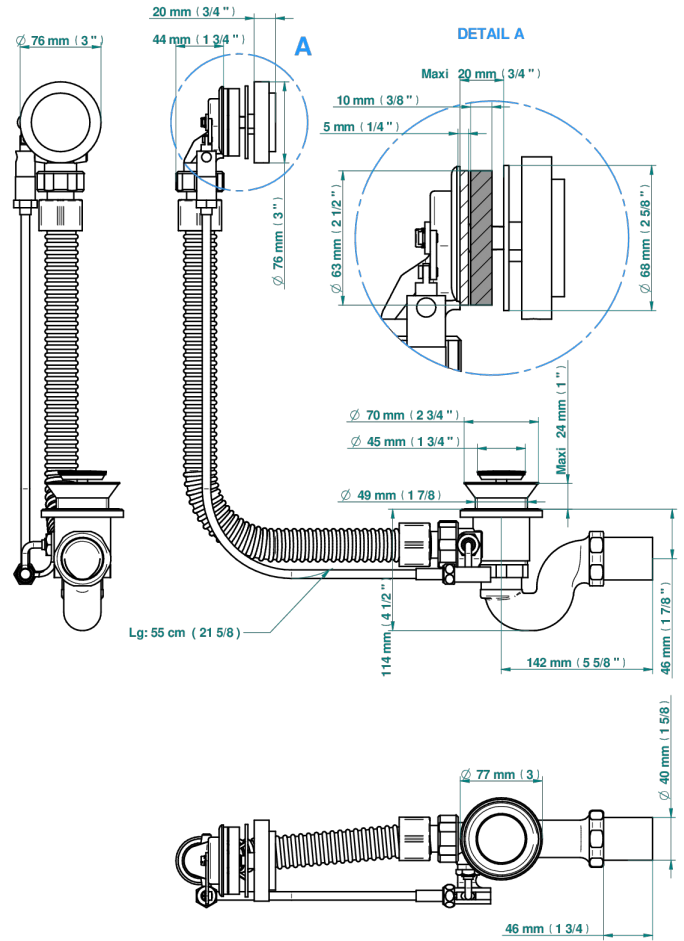

POMME CLEAR SATIN CRYSTAL

A42-300

Complete bath pop-up waste -cable lg 55 cm

THG[®]
PARIS

24000

29/03/2021

CHARACTERISTIC

- Pomme Clear satin crystal
- Complete bath pop-up waste -cable lg 55 cm

Nickel color PVD - H55
Polished chrome (color finish) - A02
Umber PVD - H66