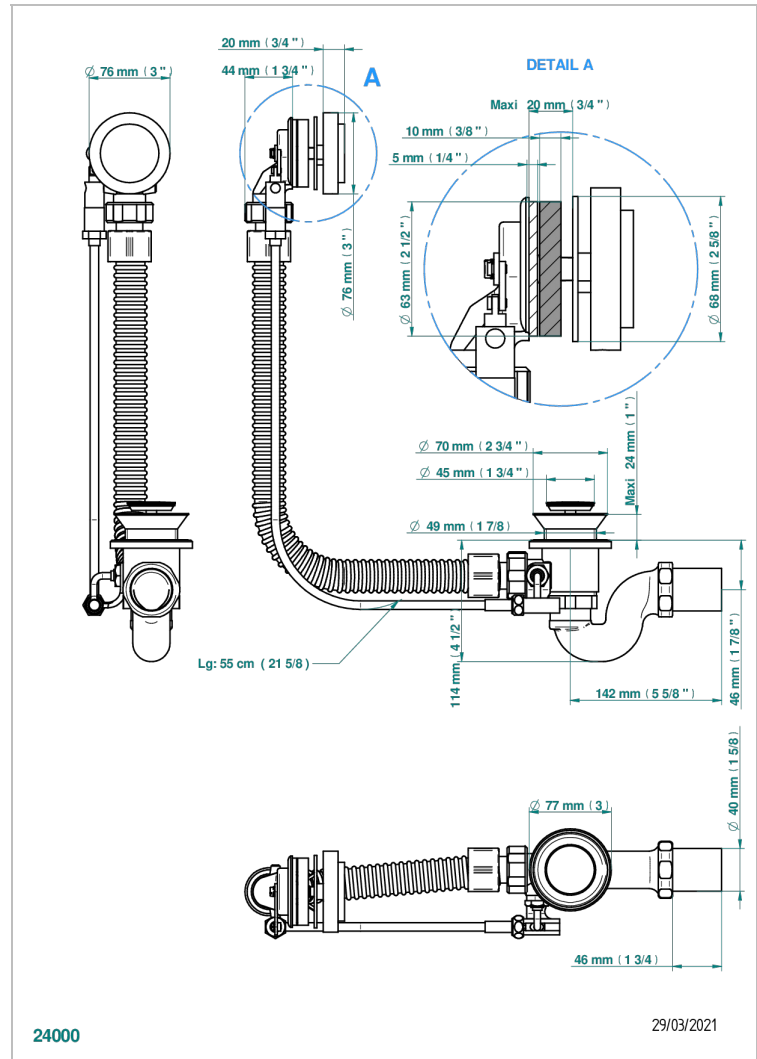

POMME CLEAR SATIN CRYSTAL

A42-300

Complete bath pop-up waste -cable lg 55 cm

THG[®]
PARIS

CHARACTERISTIC

- Pomme Clear satin crystal
- Complete bath pop-up waste -cable lg 55 cm

AVAILABLE FINITIONS

Blush PVD - H62
Brass color PVD - H49
Brown bronze color PVD - F33
Gold color PVD - H52
Graphite PVD - H64
Matt Umber PVD - H67