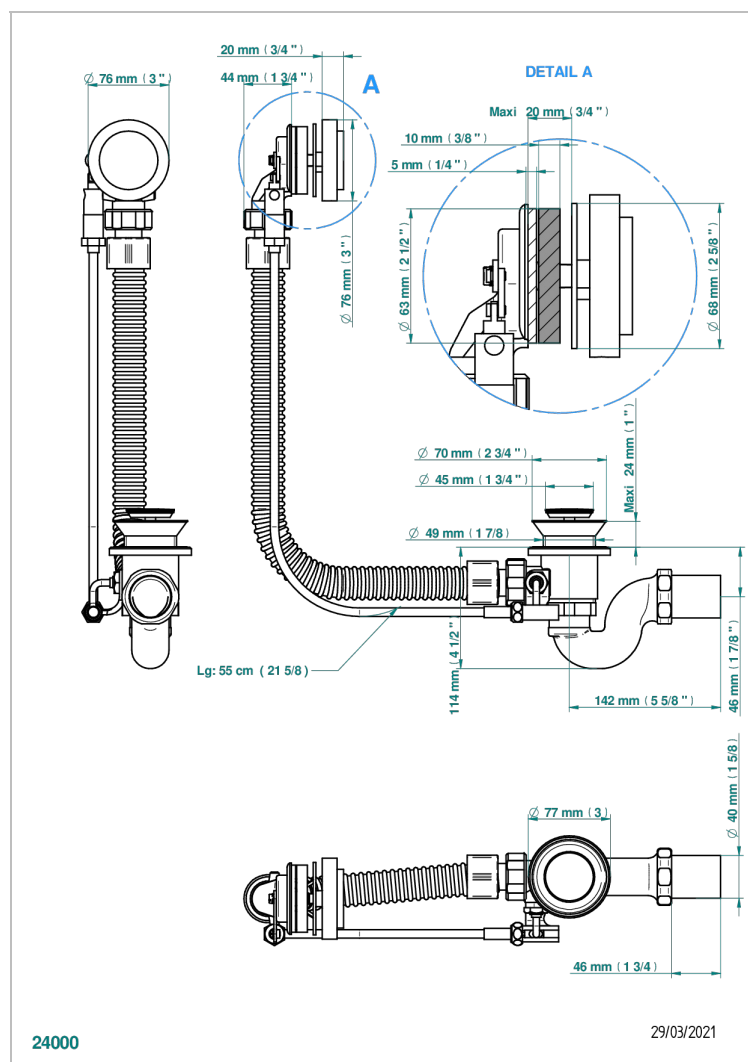

# BAMBOU CLEAR CRYSTAL

A35-300

Complete bath pop-up waste -cable lg 55 cm

THG<sup>®</sup>  
PARIS

## CHARACTERISTIC

- Bambo Clear crystal
- Complete bath pop-up waste -cable lg 55 cm

Nickel color PVD - H55  
Polished chrome (color finish) - A02  
Umber PVD - H66