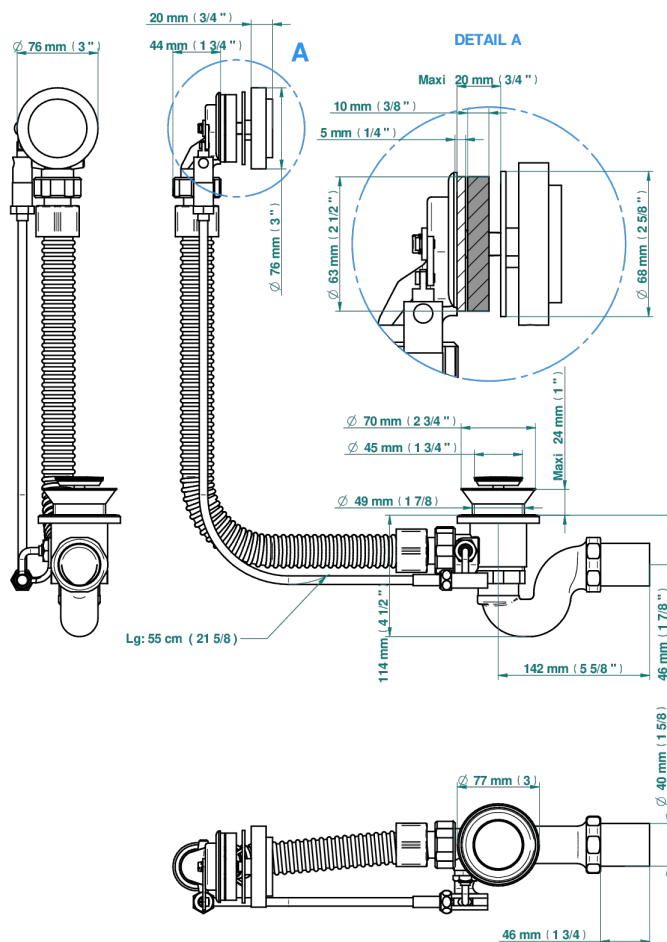

BAMBOU CLEAR CRYSTAL

A35-300

Complete bath pop-up waste -cable lg 55 cm

THG[®]
PARIS

24000

29/03/2021

CHARACTERISTIC

- Bambou Clear crystal
- Complete bath pop-up waste -cable lg 55 cm

Nickel color PVD - H55
Polished chrome (color finish) - A02
Umber PVD - H66