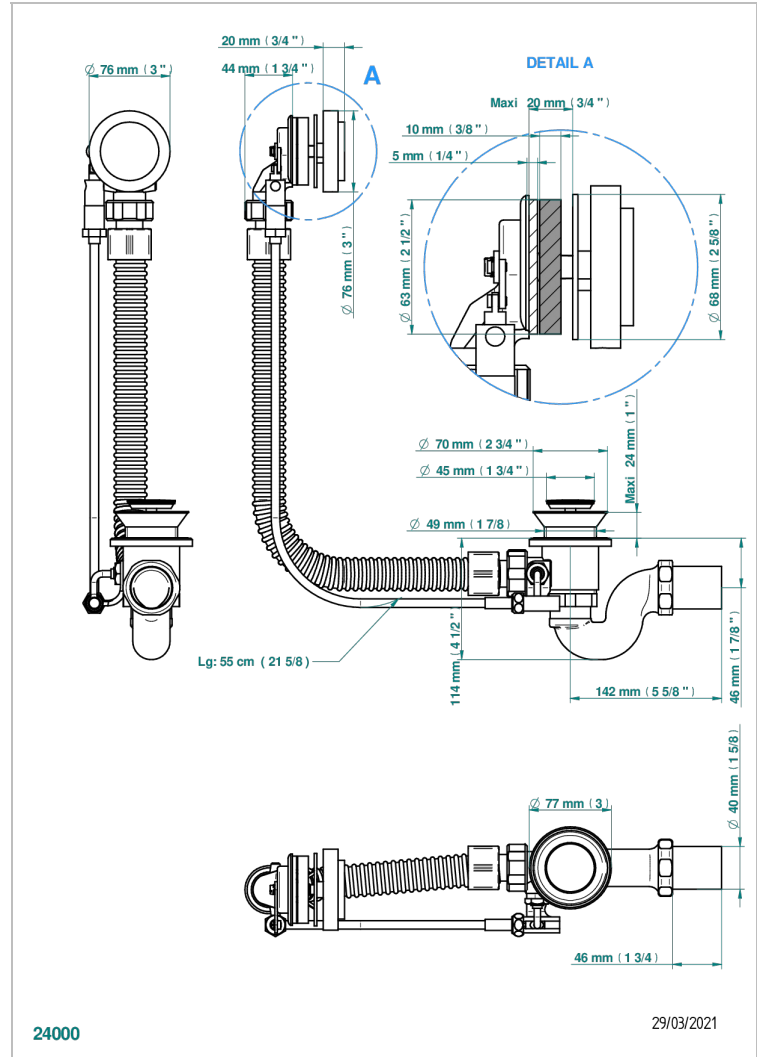

# BAMBOU AMBER CRYSTAL

A34-300

Complete bath pop-up waste -cable lg 55 cm

## CHARACTERISTIC

- BamboU Amber crystal
- Complete bath pop-up waste -cable lg 55 cm

- Nickel color PVD - H55
- Polished chrome (color finish) - A02
- Umber PVD - H66