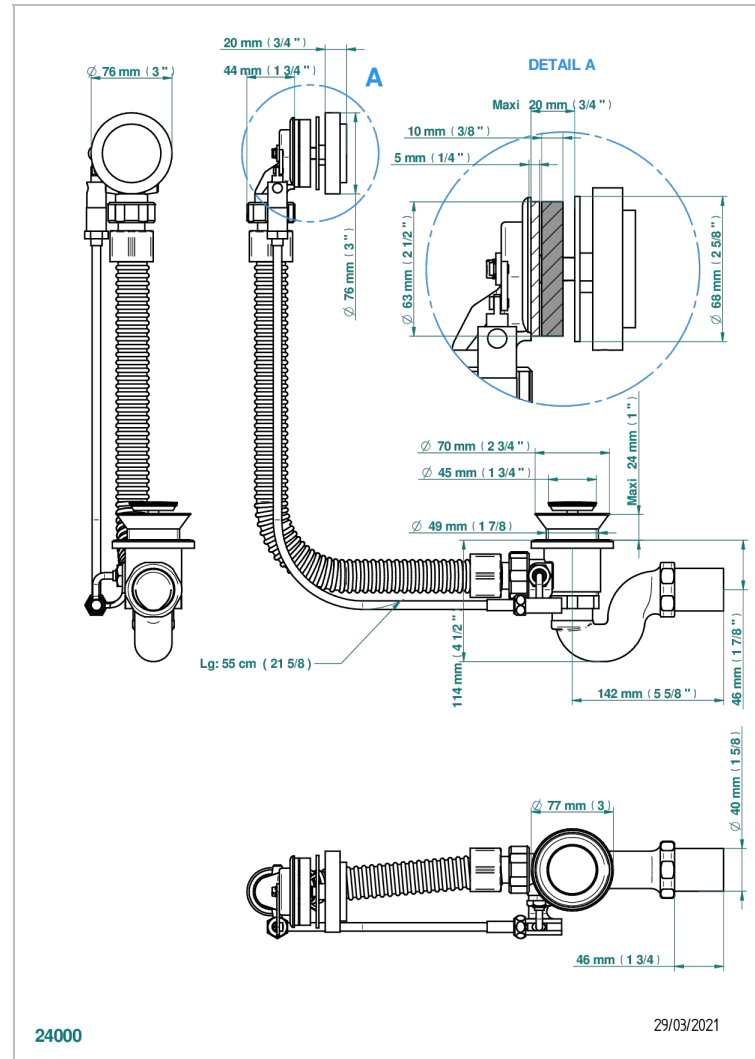

BAMBOU AMBER CRYSTAL

A34-300

Complete bath pop-up waste -cable lg 55 cm

THG[®]
PARIS

CHARACTERISTIC

- Bambo Amber crystal
- Complete bath pop-up waste -cable lg 55 cm

AVAILABLE FINITIONS

Blush PVD - H62
Brass color PVD - H49
Brown bronze color PVD - F33
Gold color PVD - H52
Graphite PVD - H64
Matt Umber PVD - H67