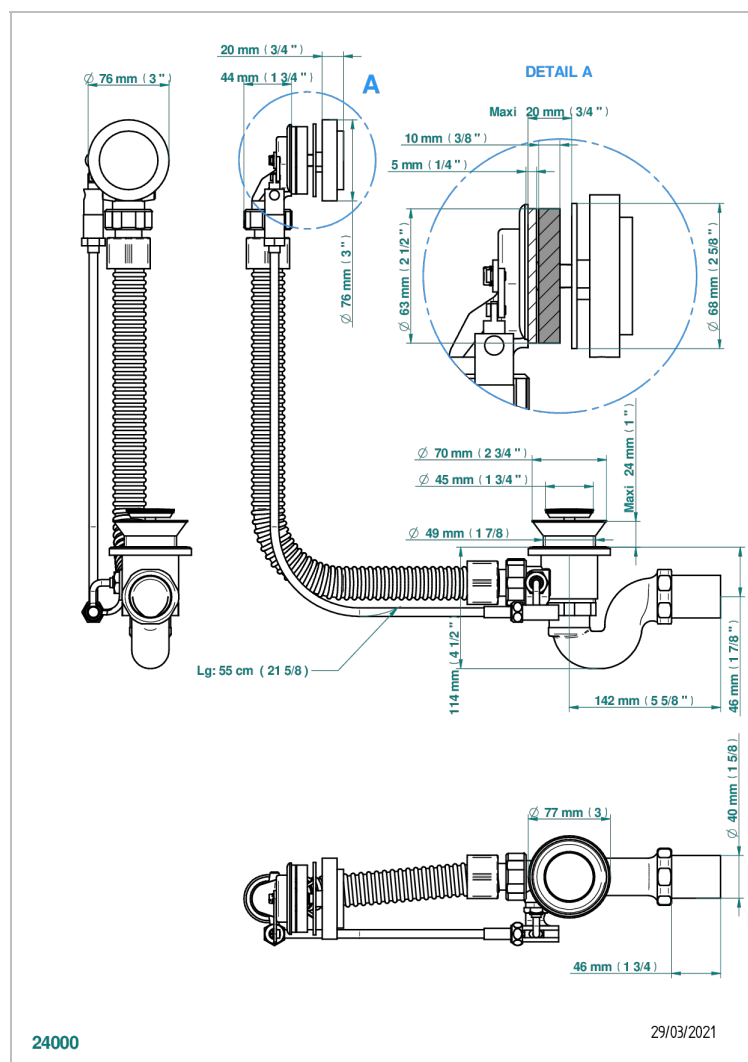

# BAMBOU BLACK CRYSTAL

A33-300

Complete bath pop-up waste -cable lg 55 cm

THG<sup>®</sup>  
PARIS

## CHARACTERISTIC

- Bambou Black crystal
- Complete bath pop-up waste -cable lg 55 cm

Nickel color PVD - H55  
Polished chrome (color finish) - A02  
Umber PVD - H66