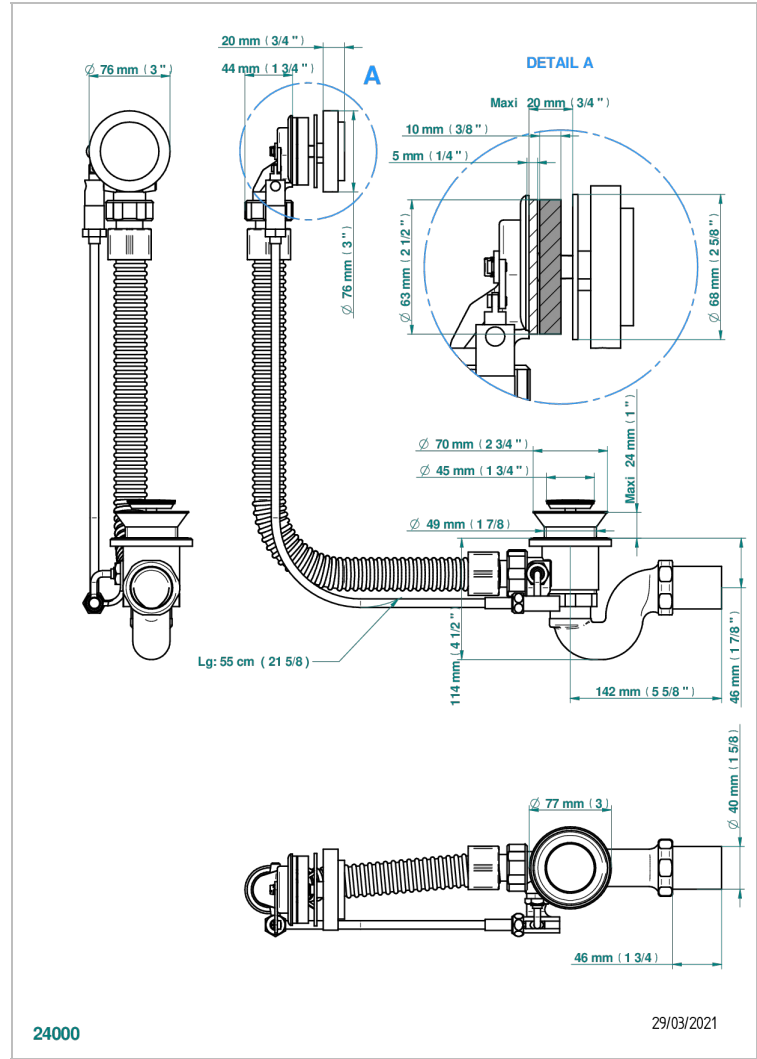

# BAMBOU BLACK CRYSTAL

A33-300

Complete bath pop-up waste -cable lg 55 cm

## CHARACTERISTIC

- Bambou Black crystal
- Complete bath pop-up waste -cable lg 55 cm

Nickel color PVD - H55  
Polished chrome (color finish) - A02  
Umber PVD - H66