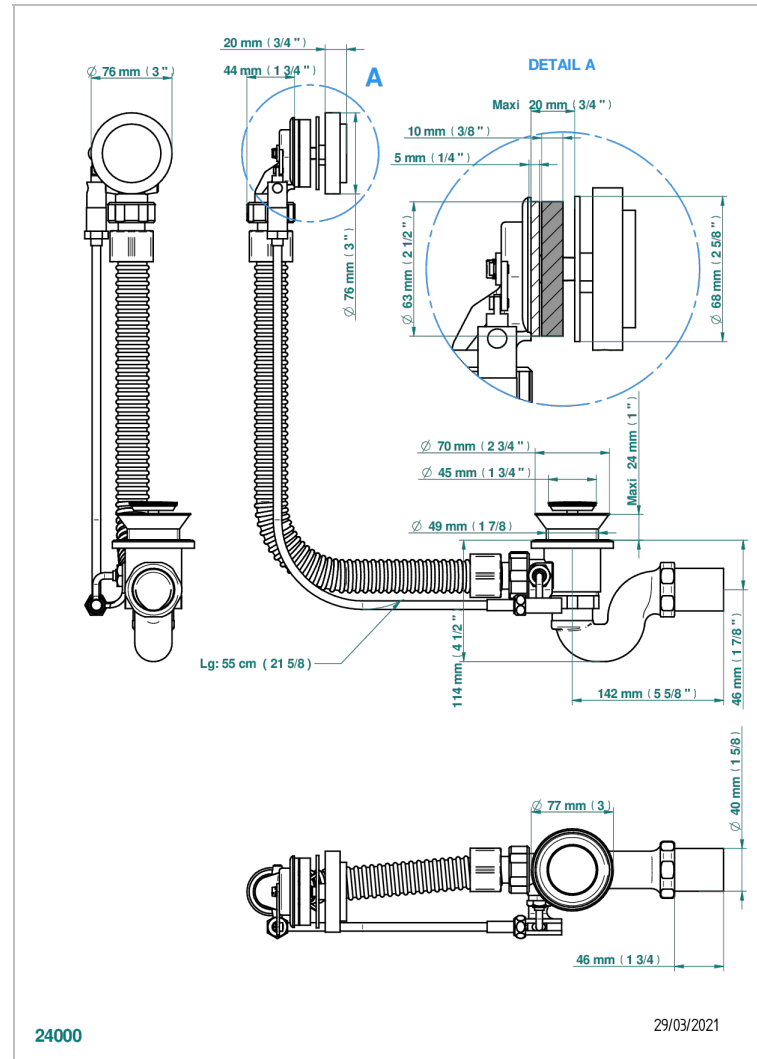

MOSSI CLEAR CRYSTAL

A2N-300

Complete bath pop-up waste -cable lg 55 cm

THG[®]
PARIS

CHARACTERISTIC

- Mossi Clear crystal
- Complete bath pop-up waste -cable lg 55 cm

AVAILABLE FINITIONS

Blush PVD - H62
Brass color PVD - H49
Brown bronze color PVD - F33
Gold color PVD - H52
Graphite PVD - H64
Matt Umber PVD - H67