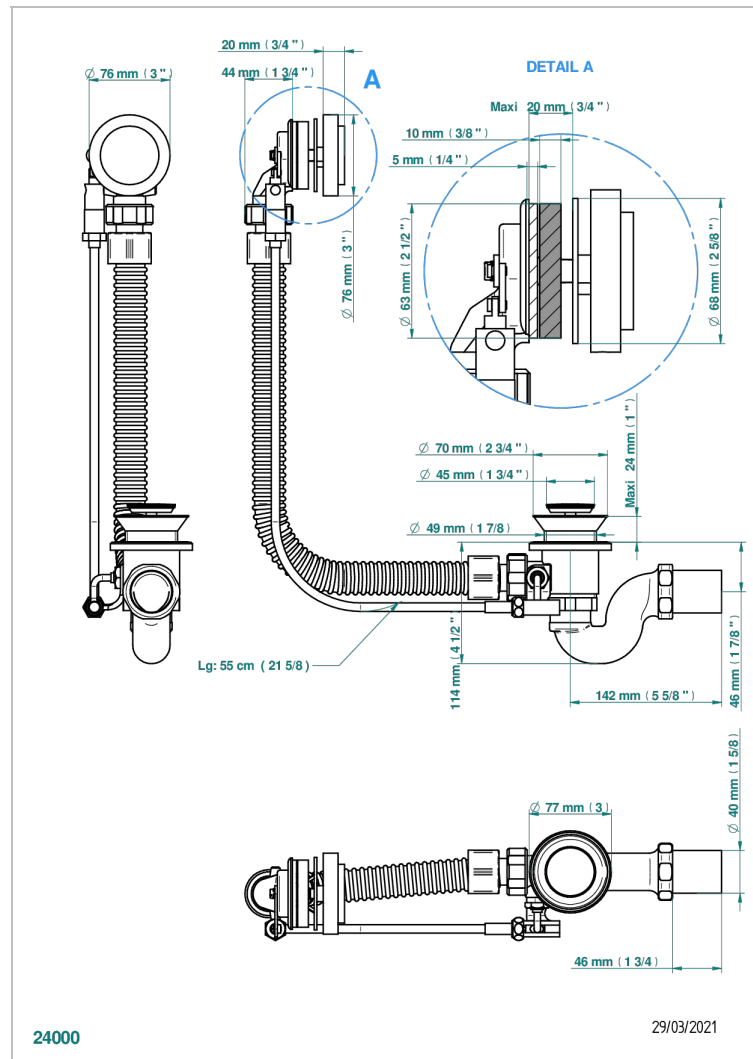

MOSSI CLEAR CRYSTAL

A2N-300

Complete bath pop-up waste -cable lg 55 cm

THG[®]
PARIS

CHARACTERISTIC

- Mossi Clear crystal
- Complete bath pop-up waste -cable lg 55 cm

AVAILABLE FINITIONS

Blush PVD - H62
Brass color PVD - H49
Brown bronze color PVD - F33
Gold color PVD - H52
Graphite PVD - H64
Matt Umber PVD - H67